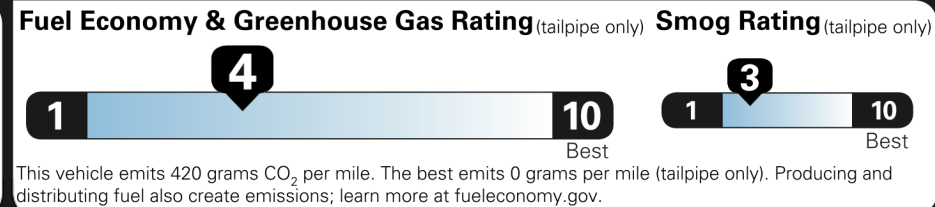

Actual results will vary for many reasons, including driving conditions and how you drive and maintain your vehicle. The average new vehicle gets 27 MPG and costs $7,500 to fuel over 5 years. Cost estimates are based on 15,000 miles per year at $3.25 per gallon. MPGe is miles per gasoline gallon equivalent. Vehicle emissions are a significant cause of climate change and smog.

fueleconomy.gov

Calculate personalized estimates and compare vehicles

GOVERNMENT 5-STAR SAFETY RATINGS

This vehicle has not been rated by the government for overall vehicle score, frontal crash, side crash or rollover risk.

Star ratings range from 1 to 5 stars (★★★★★) with 5 being the highest.

Source: National Highway Traffic Safety Administration (NHTSA)

www.safercar.gov or 1-888-327-4236

SUB-TOTAL $87,425.00
DELIVERY, PROCESSING AND HANDLING FEE 1,025.00
TOTAL **$88,450.00**

APPLICABLE FEDERAL TAXES NOT INCLUDED

Manufacturer's suggested retail price includes manufacturer's recommended pre-delivery service.
License and title fees, state, local and applicable federal taxes, and dealer installed options and accessories are not included in the manufacturer's suggested retail price.
LEXUS NEW VEHICLE LIMITED WARRANTY
* 4YR / 50000 mile basic coverage
* 6YR / 70000 mile powertrain coverage
* 6YR / Unlimited mile corrosion perforation warranty
See your Warranty and Services Guide for details.
LEXUS IS PLEASED TO OFFER THE FOLLOWING OWNER SUPPORT PACKAGE WITH EACH NEW LEXUS
* 24 hour, 365 day/yr. roadside assistance plan
* Complimentary 1st and 2nd scheduled maintenance services
* Lodging for emergency breakdown 100 miles from home
An extended service contract may be available for this vehicle. Ask dealer for details

LML2E1N0S0F0W0

344A00 129 DL33 02X 37 L582