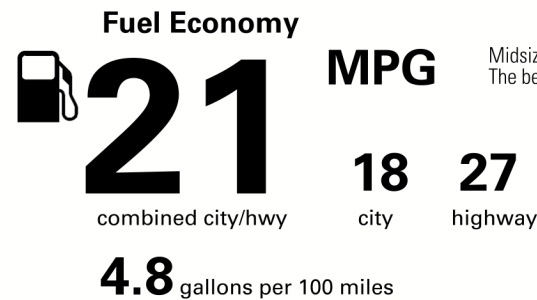

MANUFACTURER'S SUGGESTED RETAIL PRICE

- ** 20" Split 10-Spoke Alloy Wheels with Vapor Chrome Finish 1,200.00
- ** Interior Upgrade Pkg: Quilted-Stitch Perforated Semi-Aniline Leather Interior Trim, 28-Way Power Drivers Seat w/ Multifunction Massage, Ultrasuede Headliner, Pwr Fr Seat Buckles & Heated Rr Seats 3,730.00
- ** Mark Levinson Audio System with 23-Speakers 1,940.00
- ** Premium Wood Trim 800.00
- ** Heated Wood and Leather-Trimmed Steering Wheel 410.00
- ** All Weather Floor Liners with Cargo Tray 295.00
- ** Cargo Net/Trunk Mat/Whl Lock/Key Glv/Rear Bump App 380.00

\$78,670.00

Not Original - Copy

Created on 2020-12-10 07:13:05 (UTC)

EPA DOT Fuel Economy and Environment

Gasoline Vehicle

Midsized Cars range from 14 to 141 MPG. The best vehicle rates 136 MPGe.

You spend **\$4,000** more in fuel costs over 5 years compared to the average new vehicle.