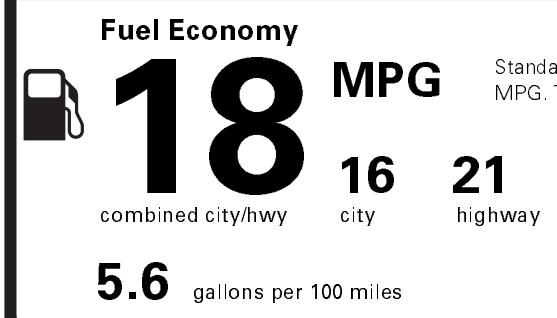

WARRANTY

- 4YR/50K MILE WARRANTY
- 4YR/50K PICKUPDELIVERY SVC
- 6YR/70K MI POWERTRAIN WARR

INCLUDED ON THIS VEHICLE

EQUIPMENT GROUP 200A

OPTIONAL EQUIPMENT/OTHER

50 STATE EMISSIONS	NO CHARGE
PANORAMIC VISTA ROOF	1,995.00
FRONT LICENSE PLATE BRACKET	NO CHARGE

(MSRP)

PRICE INFORMATION

BASE PRICE	\$78,710.00
TOTAL OPTIONS/OTHER	1,995.00
TOTAL VEHICLE & OPTIONS/OTHER	80,705.00
DESTINATION & DELIVERY	1,195.00

EPA DOT Fuel Economy and Environment

Gasoline Vehicle

Standard SUVs range from 12 to 93 MPG. The best vehicle rates 136 MPGe.