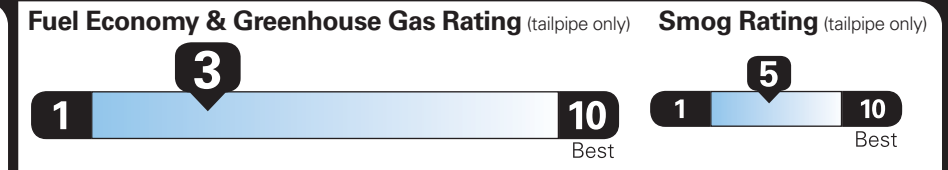

This vehicle emits 499 grams CO₂ per mile. The best emits 0 grams per mile (tailpipe only). Producing and distributing fuel also create emissions; learn more at fueleconomy.gov.

Actual results will vary for many reasons, including driving conditions and how you drive and maintain your vehicle. The average new vehicle gets 27 MPG and costs $6,750 to fuel over 5 years. Cost estimates are based on 15,000 miles per year at $2.40 per gallon. MPGe is miles per gasoline gallon equivalent. Vehicle emissions are a significant cause of climate change and smog.

fueleconomy.gov

Calculate personalized estimates and compare vehicles

GOVERNMENT 5-STAR SAFETY RATINGS

Overall Vehicle Score	Not Rated	
Based on the combined ratings of frontal, side and rollover. Should ONLY be compared to other vehicles of similar size and weight.		
Frontal Crash	Driver Passenger	Not Rated
Based on the risk of injury in a frontal impact. Should ONLY be compared to other vehicles of similar size and weight.		
Side Crash	Front seat Rear seat	Not Rated
Based on the risk of injury in a side impact.		
Rollover	Not Rated	
Based on the risk of rollover in a single-vehicle crash.		

Star ratings range from 1 to 5 stars (★★★★★), with 5 being the highest. Source: National Highway Traffic Safety Administration (NHTSA). www.safercar.gov or 1-888-327-4236