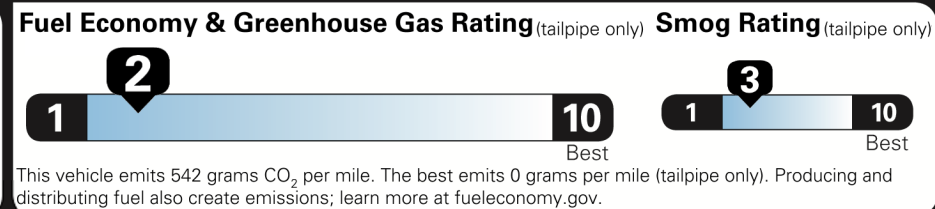

Actual results will vary for many reasons, including driving conditions and how you drive and maintain your vehicle. The average new vehicle gets 27 MPG and costs $7,500 to fuel over 5 years. Cost estimates are based on 15,000 miles per year at $3.25 per gallon. MPGe is miles per gasoline gallon equivalent. Vehicle emissions are a significant cause of climate change and smog.

fueleconomy.gov

Calculate personalized estimates and compare vehicles

GOVERNMENT 5-STAR SAFETY RATINGS

This vehicle has not been rated by the government for overall vehicle score, frontal crash, side crash or rollover risk.

Star ratings range from 1 to 5 stars (★★★★★) with 5 being the highest.

Source: National Highway Traffic Safety Administration (NHTSA)

www.safercar.gov or 1-888-327-4236

SUB-TOTAL $62,330.00
DELIVERY, PROCESSING AND HANDLING FEE 1,025.00
TOTAL **$63,355.00**

APPLICABLE FEDERAL TAXES NOT INCLUDED

Manufacturer's suggested retail price includes manufacturer's recommended pre-delivery service.

License and title fees, state, local and applicable federal taxes, and dealer installed options and accessories are not included in the manufacturer's suggested retail price.

LEXUS NEW VEHICLE LIMITED WARRANTY

- 4YR / 50000 mile basic coverage
- 6YR / 70000 mile powertrain coverage
- 6YR / Unlimited mile corrosion perforation warranty

See your Warranty and Services Guide for details.

LEXUS IS PLEASED TO OFFER THE FOLLOWING OWNER SUPPORT PACKAGE WITH EACH NEW LEXUS

- 24 hour, 365 day/yr. roadside assistance plan
- Complimentary 1st and 2nd scheduled maintenance services
- Lodging for emergency breakdown 100 miles from home

An extended service contract may be available for this vehicle. Ask dealer for details

LML2E1N0S0F0W0

288C73 096 DL34 L767