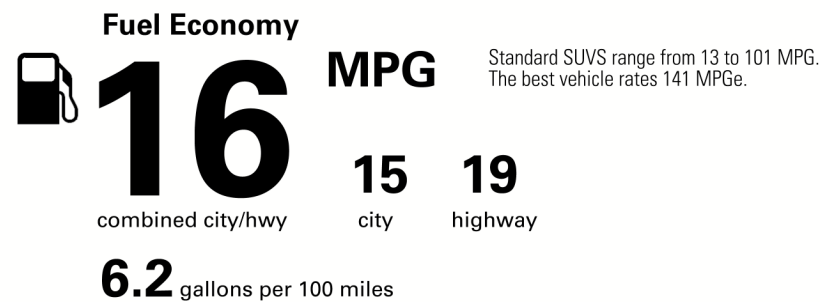

MANUFACTURER'S SUGGESTED RETAIL PRICE

- ** Headlamp Washers 100.00
- ** PREMIUM PLUS SPORT DESIGN w/CAPTAIN'S CHAIRS 7,205.00
- Mark Levinson 17-Speaker Surround Sound System, Power Third-row Seats, 19" Dark Gray Metallic Alloy Wheels, LED Foglamps, Rain-sensing Wipers, Windshield de-icer, Intuitive Parking Assist, Navigation Package, Gray Sapele Wood Trim, Heated/Ventilated Front Seats, Heated 2nd row Tilt/Slide Captain's Chairs, 3-zone Automatic Climate Control, Unique Lower Grille Surround, Front and Rear Bumper Spoilers, Scarlet Taillights, Dark Gray Exhaust Tip, Chrome Detail Side Mirrors
- ** Cargo-Area Tonneau Cover 150.00
- ** Heated Wood & Leather Steering Wheel 450.00
- ** All-Weather Floor Liners with Cargo Mat 345.00
- ** Tow Hitch with Ball Mount 655.00
- ** Cargo Net/Cargo Mat/Wheel Locks & Key Gloves 325.00

\$53,100.00

Not Original - Copy

Created on 2020-10-15 04:39:40 (UTC)

EPA DOT Fuel Economy and Environment

Gasoline Vehicle

You spend \$7,750 more in fuel costs over 5 years compared to the average new vehicle.