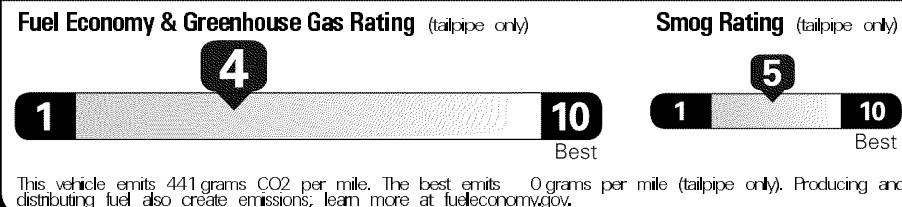

MANUFACTURER'S SUGGESTED RETAIL PRICE **$49,090.00**

OPTIONAL EQUIPMENT

1. FE 50 State Emissions
   LX Limited Premium Package:
   Includes High Intensity Discharge (HID) Headlights with Manual Level Control; Rain-Sensing Washer- Linked Variable Intermittent Windshield Wipers; Dual-View Blu-Ray DVD Entertainment System; Bird's Eye View Camera
2. PC Special Color 395.00
   2T. All-Weather Floor Liners/Door Sill 239.00

GOVERNMENT 5-STAR SAFETY RATINGS

Overall Vehicle Score ★★★★★

Based on the combined ratings of frontal, side and rollover. Should ONLY be compared to other vehicles of similar size and weight.

Frontal Crash Driver Passenger ★★★★★

Based on the risk of injury in a frontal impact. Should ONLY be compared to other vehicles of similar size and weight.

Side Crash Front seat Rear seat ★★★★★

Based on the risk of injury in a side impact.

Rollover ★★★★★

Based on the risk of rollover in a single-vehicle crash.

Star ratings range from 1 to 5 stars (★★★★★) with 5 being the highest.

Source: National Highway Traffic Safety Administration (NHTSA)

www.safercar.gov or 1-888-327-4236

EPA DOT Fuel Economy and Environment

Gasoline Vehicle

Fuel Economy

20 MPG Minivans range from 20 to 48 MPG. The best vehicle rates 136 MPGe.

18 **24**
combined city/hwy city highway

5.0 gallons per 100 miles

You spend $2,500
more in fuel costs over 5 years compared to the average new vehicle.

Annual fuel cost $1,900

Actual results will vary for many reasons, including driving conditions and how you drive and maintain your vehicle. The average new vehicle gets 27 MPG and costs $7,000 to fuel over 5 years. Cost estimates are based on 15,000 miles per year at $2.55 per gallon. MPGe is miles per gasoline gallon equivalent. Vehicle emissions are a significant cause of climate change and smog.

fueleconomy.gov
Calculate personalized estimates and compare vehicles

TOTAL $50,819.00

The New Vehicle Limited Warranty provides 3-year/36,000 mile basic coverage, 5-year/60,000 mile powertrain coverage, plus 5-year/unlimited mile corrosion perforation coverage. See Warranty and Maintenance Guide for details. An extended service contract may be available for the vehicle. Ask dealer for details. Manufacturer's suggested retail price includes manufacturer's recommended pre-delivery service. Gasoline, license and title fees, applicable federal, state and local taxes and dealer and distributor installed options and accessories are not included in the manufacturer's suggested retail price.

ToyotaCare, which covers normal factory scheduled maintenance for two years or 25,000 miles, whichever occurs first, is included as part of the sales price of the vehicle for qualifying buyers. See participating dealer for eligibility and coverage details.

DELIVERY, PROCESSING AND HANDLING FEE 1,095.00

Delivered by Truck to: 04108
ELMORE TOYOTA
15300 BEACH BOULEVARD
WESTMINSTER CA92683

Original - Copy
Created on 2019-04-27 05:25:21 (UTC)