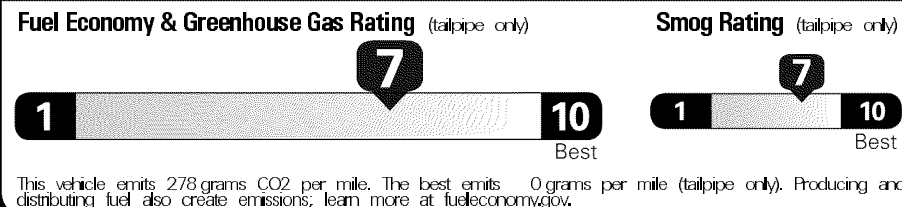

1. **EXTERIOR**
   - 17" Alloy Wheels with P215/55R17 Tires
   - Bi-LED Combination Headlights w/Auto On/Off Feature
   - LED DRLs w/On/Off Feature
   - Dark Gray Front Grille
   - Color-Keyed Power Outside Mirrors

1. **INTERIOR**
   - Entune 3.0 Audio w/App Suite 7" Touch Screen, 6 Speakers, HandsFree Bluetooth Phone/Music, USB Media Port, Siri Eyes Free, Apple CarPlay Compatible
   - 8-Way Power Driver Seat w/Lumbar Support
   - 60/40 split fold-down rear seat
   - Steering Wheel w/Audio and Bluetooth Hands-Free Phone & Voice Command Cntrls
   - Backup Camera w/Projected Path
   - 4.2" TFT Multi-Information Display
   - Remote Keyless Entry System

MANUFACTURER'S SUGGESTED RETAIL PRICE $24,600.00

OPTIONAL EQUIPMENT
FE 50 State Emissions
H6 RENT A CAR PROGRAM
H8 Fleet Credit
CF Carpet /Trunk Mat Set
264.00

EPA DOT Fuel Economy and Environment

Gasoline Vehicle

Fuel Economy
 32 **MPG** Midsize Cars range from 12 to 136 MPG. The best vehicle rates 136 MPGe.
28 **39**
combined city/hwy city highway
3.1 gallons per 100 miles

You save $1,000
in fuel costs over 5 years compared to the average new vehicle.

Annual fuel Cost
$ 1,200

Actual results will vary for many reasons, including driving conditions and how you drive and maintain your vehicle. The average new vehicle gets 27 MPG and costs $7,000 to fuel over 5 years. Cost estimates are based on 15,000 miles per year at $2.55 per gallon. MPGe is miles per gasoline gallon equivalent. Vehicle emissions are a significant cause of climate change and smog.

fueleconomy.gov
Calculate personalized estimates and compare vehicles

TOTAL $25,794.00

The New Vehicle Limited Warranty provides 3-year/36,000 mile basic coverage, 5-year/60,000 mile powertrain coverage, plus 5-year/unlimited mile corrosion perforation coverage. See Warranty and Maintenance Guide for details. An extended service contract may be available for the vehicle. Ask dealer for details. Manufacturer's suggested retail price includes manufacturer's recommended pre-delivery service. Gasoline, license and title fees, applicable federal, state and local taxes and dealer and distributor installed options and accessories are not included in the manufacturer's suggested retail price.

ToyotaCare, which covers normal factory scheduled maintenance for two years or 25,000 miles, whichever occurs first, is included as part of the sales price of the vehicle for qualifying buyers. See participating dealer for eligibility and coverage details.

Dealer Name / Address: 42057
TOYOTA OF IRVING
1999 WEST AIRPORT FRWY.
IRVING TX75062

Delivered by Truck to: 04227
THE HERTZ CORPORATION
836 COWAN RD
BURLINGAME CA94010