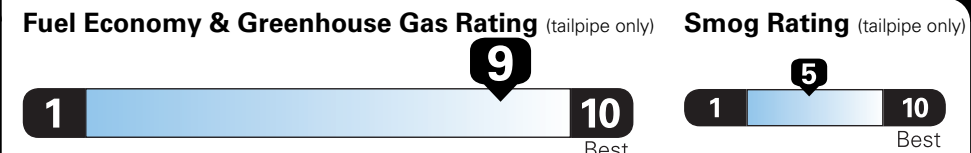

Actual results will vary for many reasons, including driving conditions and how you drive and maintain your vehicle. The average new vehicle gets 27 MPG and costs $7,500 to fuel over 5 years. Cost estimates are based on 15,000 miles per year at $2.70 per gallon. MPGe is miles per gasoline gallon equivalent. Vehicle emissions are a significant cause of climate change and smog.

fuel economy.gov

Calculate personalized estimates and compare vehicles

10-year 100,000-mile LIMITED POWERTRAIN WARRANTY

10^{YEAR} / 100,000^{MILE} POWERTRAIN | 7^{YEAR} / 100,000^{MILE} ANTI-CORROSION/PERFORATION

5^{YEAR} / 60,000^{MILE} BUMPER-TO-BUMPER | 5^{YEAR} / UNLIMITED^{MILE} ROADSIDE ASSISTANCE

*See participating Retailer for Limited Warranty and Roadside Assistance terms and conditions.

Parts Content Information

For vehicles in this carline:
U.S./Canadian Parts Content: 0% | Major Sources of Foreign Parts Content: THAILAND 94%

For this vehicle:
Final Assembly Point: CHONBURI, THAILAND
Country of Origin: THAILAND | Engine: THAILAND | Transmission: THAILAND

Note: Parts content does not include final assembly, distribution, or other non-parts costs.

GOVERNMENT 5-STAR SAFETY RATINGS

Overall Vehicle Score ★★★★★
Based on the combined ratings of frontal, side and rollover. Should ONLY be compared to other vehicles of similar size and weight.

Frontal Crash	Driver	★★★★★
	Passenger	★★★★★

Based on the risk of injury in a frontal impact. Should ONLY be compared to other vehicles of similar size and weight.

Side Crash	Front seat	★★★★★
	Rear seat	★★★★★

Based on the risk of injury in a side impact.

Rollover		★★★★★

Based on the risk of rollover in a single-vehicle crash.

Star ratings range from 1 to 5 stars (★★★★★) with 5 being the highest. Source: National Highway Traffic Safety Administration (NHTSA). www.safercar.gov or 1-888-327-4236

Cumulative Accessory Weight is **12.1 lbs**

Method of Transport: TRUCK | Plant/Port of Entry: HUENEME, CA

VIN : ML32A3HJ4LH011225 | Route Code : TNT

Gasoline, license and title fees, applicable federal, state and local taxes and dealer and distributor installed options and accessories are not included in the manufacturer's suggested retail price. This label has been applied to this vehicle pursuant to federal law and cannot be moved or altered prior to delivery to the ultimate purchaser.

Cumulative Accessory Weight is 12.1 lbs