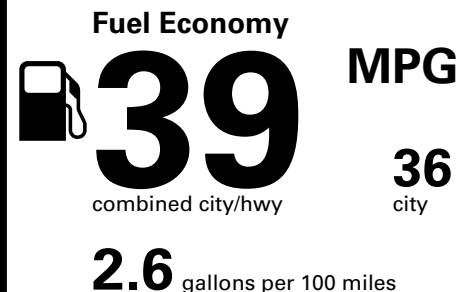

EPA DOT Fuel Economy and Environment

Gasoline Vehicle

Compact Cars range from 14 to 113 MPG. The best vehicle rates 136 MPGe.

You save \$2,250
in fuel costs over 5 years compared to the average new vehicle.