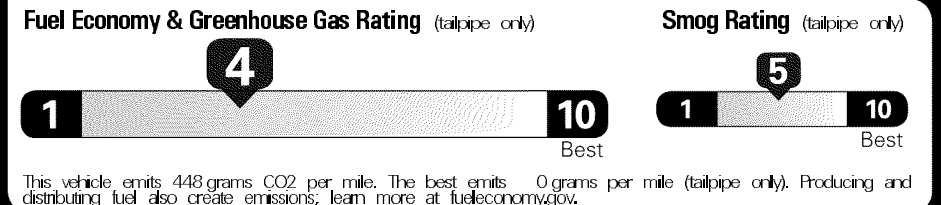

1. **EXTERIOR**
2. Projctr Beam Hdlights w/Blk Bzls & LED DRL
   - 6' Composite Bed w/120V Pwr Outlet
   - Deck Rail System w/4 Adj Tie-Down Cleats
   - Easy Lower, Lockable & Removable Tailgate

1. **INTERIOR**
2. Smrt Key Sys on Dr Door w/Push Btn Strt & Remote Keyless Entry Sys
   - Fabric Trim Seats w/Dr Lumbar Support
   - Lthr Trim Steering Wheel w/Audio Cntrls
   - Pwr Horizontal Rr Window w/Priv Glass
   - Pwr Wndws w/Fr Dr & Pass Auto Up/Dwn and Power Door Locks
   - Entune Prem Audio w/Integ Nav & App Ste 7" Tch Scrn, AM/FM/CD, USB Media Port, 2 USB Chg-Ports, BT Phone/Music, SiriusXM w/3-Month All Access Trial
   - Qi Wireless Charging
   - ***Full Tank of Gas***

MANUFACTURER'S SUGGESTED RETAIL PRICE **$37,075.00**

1. **OPTIONAL EQUIPMENT**
2. FE 50 State Emissions
   - TP Technology Package: 770.00
   - 2T Rear Parking Assist Sonar and Blind Spot Monitor (BSM) and Rear Cross-Traffic Alert (RCTA)
   - MF All-Weather Flr Liner/Door Sill Protector 248.00
   - T7 Mudguards 129.00
   - T7 Tailgate Emblem 99.00

Original - Copy

Created on 2018-09-26 06:09:36 (UTC)

EPA DOT Fuel Economy and Environment

Gasoline Vehicle

Fuel Economy

20 MPG Small Pickups range from 17 to 25 MPG. The best vehicle rates 136 MPGe.

18 22
combined city/hwy city highway

5.0 gallons per 100 miles

You spend $2,500

more in fuel costs over 5 years compared to the average new vehicle.

Annual fuel cost $1,900

Actual results will vary for many reasons, including driving conditions and how you drive and maintain your vehicle. The average new vehicle gets 27 MPG and costs $7,000 to fuel over 5 years. Cost estimates are based on 15,000 miles per year at $2.55 per gallon. MPGe is miles per gasoline gallon equivalent. Vehicle emissions are a significant cause of climate change and smog.

fuelconomy.gov
Calculate personalized estimates and compare vehicles

DELIVERY, PROCESSING AND HANDLING FEE 1,045.00

TOTAL $39,366.00

The New Vehicle Limited Warranty provides 3-year/36,000 mile basic coverage, 5-year/60,000 mile powertrain coverage, plus 5-year/unlimited mile corrosion perforation coverage. See Warranty and Maintenance Guide for details. An extended service contract may be available for the vehicle. Ask dealer for details. Manufacturer's suggested retail price includes manufacturer's recommended pre-delivery service. Gasoline, license and title fees, applicable federal, state and local taxes and dealer and distributor installed options and accessories are not included in the manufacturer's suggested retail price.

ToyotaCare, which covers normal factory scheduled maintenance for two years or 25,000 miles, whichever occurs first, is included as part of the sales price of the vehicle for qualifying buyers. See participating dealer for eligibility and coverage details.

Delivered by Truck to: 04361
GILROY TOYOTA
6800 AUTOMALL PARKWAY
GILROY CA95020