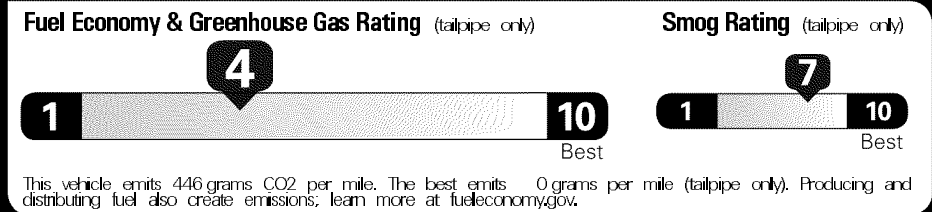

MANUFACTURER'S SUGGESTED RETAIL PRICE $34,905.00

OPTIONAL EQUIPMENT

FE	50 State Emissions	
TC	Tonneau Cover	650.00
TO	V6 Tow Package:	650.00
	Class IV Towing Receiver Hitch, ATF Cooler (Not Available On Manual Transmission), Engine Oil Cooler, Power Steering Cooler, 130-Amp Alternator, 4 & 7-Pin Connector w/Converter, and Trailer-Sway Control (TSC)	
DK.	Preferred Owner's Portfolio	
CF.	Carpet Floor Mats w/Door Sill Protector	208.00

Original - Copy

Created on 2017-03-14 07:56:45 (UTC)

EPA DOT Fuel Economy and Environment

Gasoline Vehicle

Fuel Economy

20 MPG Small Pickups range from 17 to 25 MPG. The best vehicle rates 119 MPGe.

18 23
combined city/hwy city highway

5.0 gallons per 100 miles

You spend $ 2,250

more in fuel costs over 5 years compared to the average new vehicle.

Annual fuel cost $ 1,850

Actual results will vary for many reasons, including driving conditions and how you drive and maintain your vehicle. The average new vehicle gets 26 MPG and costs $7,000 to fuel over 5 years. Cost estimates are based on 15,000 miles per year at $2.45 per gallon. MPGe is miles per gasoline gallon equivalent. Vehicle emissions are a significant cause of climate change and smog.

fuelconomy.gov
Calculate personalized estimates and compare vehicles

DELIVERY, PROCESSING AND HANDLING FEE 960.00

TOTAL $37,373.00

The New Vehicle Limited Warranty provides 3-year/36,000 mile basic coverage, 5-year/60,000 mile powertrain coverage, plus 5-year/unlimited mile corrosion perforation coverage. See Warranty and Maintenance Guide for details. An extended service contract may be available for the vehicle. Ask dealer for details. Manufacturer's suggested retail price includes manufacturer's recommended pre-delivery service. Gasoline, license and title fees, applicable federal, state and local taxes and dealer and distributor installed options and accessories are not included in the manufacturer's suggested retail price.

ToyotaCare, which covers normal factory scheduled maintenance for two years or 25,000 miles, whichever occurs first, is included as part of the sales price of the vehicle for qualifying buyers. See participating dealer for eligibility and coverage details.

Delivered by Truck to: 04374
ANTIOCH TOYOTA
1817 AUTO CENTER DRIVE
ANTIOCH CA94509