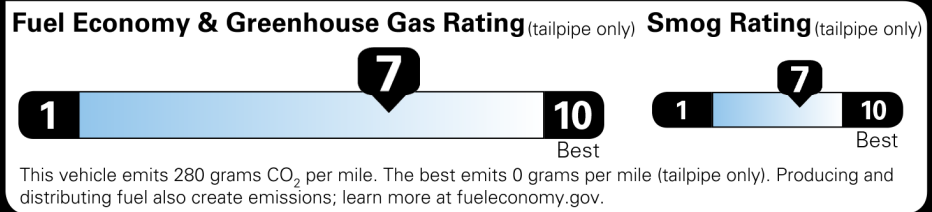

Actual results will vary for many reasons, including driving conditions and how you drive and maintain your vehicle. The average new vehicle gets 27 MPG and costs $6,500 to fuel over 5 years. Cost estimates are based on 15,000 miles per year at $2.35 per gallon. MPGe is miles per gasoline gallon equivalent. Vehicle emissions are a significant cause of climate change and smog.

fueleconomy.gov
Calculate personalized estimates and compare vehicles

DELIVERY, PROCESSING AND HANDLING FEE 1,025.00

TOTAL $27,960.00

The New Vehicle Limited Warranty provides 3-year/36,000 mile basic coverage, 5-year/60,000 mile powertrain coverage, plus 5-year/unlimited mile corrosion perforation coverage. See Warranty and Maintenance Guide for details. An extended service contract may be available for the vehicle. Ask dealer for details. Manufacturer's suggested retail price includes manufacturer's recommended pre-delivery service. Gasoline, license and title fees, applicable federal, state and local taxes and dealer and distributor installed options and accessories are not included in the manufacturer's suggested retail price.

ToyotaCare, which covers normal factory scheduled maintenance for two years or 25,000 miles, whichever occurs first, is included as part of the sales price of the vehicle for qualifying buyers. See participating dealer for eligibility and coverage details.

Dealer Name / Address: 09163 HEADQUARTER TOYOTA 5895 N.W. 167TH STREET HIALEAH FL33015
Delivered by Truck to: 04626 AVIS 6520 MCNAIR CIRCLE SACRAMENTO CA95837

TML2E2N1S0F0W0