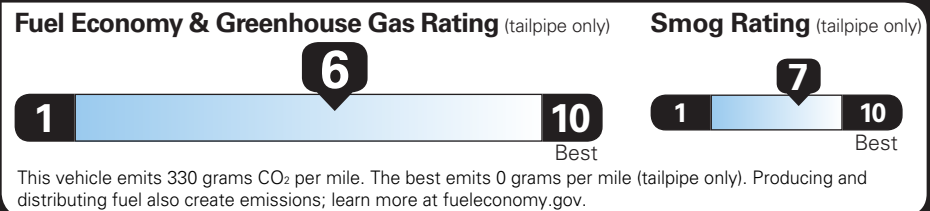

TOTAL OPTIONS	\$41.25
TOTAL VEHICLE & OPTIONS	\$29,541.25
DESTINATION CHARGE	1,195.00

TOTAL VEHICLE PRICE* \$30,736.25

EPA DOT Fuel Economy and Environment

Gasoline Vehicle

Fuel Economy

27 MPG
combined city/hwy

25 MPG
city

30 MPG
highway

3.7 gallons per 100 miles

Small SUVs range from 16 to 120 MPG. The best vehicle rates 141 MPGe.

You save \$0

in fuel costs over 5 years

compared to the average new vehicle.

Annual fuel cost \$1,500