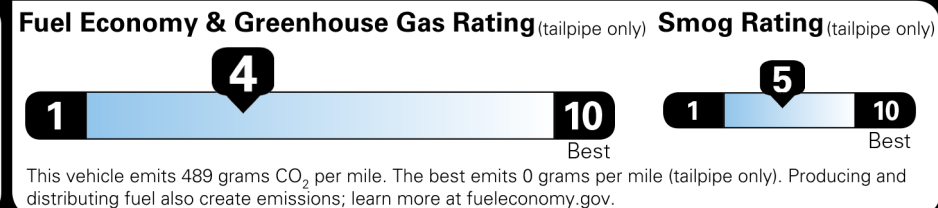

EPA DOT Fuel Economy and Environment

Gasoline Vehicle

Fuel Economy
18 MPG
15 city 25 highway
5.6 gallons per 100 miles

Minicompacts range from 14 to 32 MPG. The best vehicle rates 140 MPGe.

You spend $8,250
more in fuel costs over 5 years compared to the average new vehicle.

Annual fuel cost $3,600