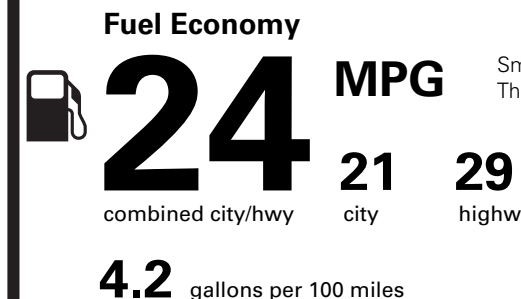

WARRANTY

- 4YR/50K MILE WARRANTY
- 4YR/50K PICKUPDELIVERY SVC
- 6YR/70K MI POWERTRAIN WARR

INCLUDED ON THIS VEHICLE

(MSRP)

EQUIPMENT GROUP 200A

OPTIONAL EQUIPMENT/OTHER

- .225/55R19 99V A/S BSW TIRES
- ALL-WTHR FLR LNRS W/O MATS 160.00
- 17" MINI SPARE WHEEL W/TIRE 150.00
- 19" BRT MACH ALUM W/MAGNETIC CARGO AREA PROTECTOR 125.00
- LINCOLN CO-PILOT360 PLUS PKG 3,100.00
- .ACTIVE PARK ASSIST PLUS
- .ADAPTIVE CRUISE CNTRL W/TJA
- .360 DEGREE CAMERA ELEMENTS PACKAGE 1,100.00
- .HEATED STEERING WHEEL
- .HEATED REAR SEATS
- .HEATED/VENTILATED D/P SEATS
- .WINDSHIELD WIPER DE-ICER
- .RAIN SENSING WIPERS

PRICE INFORMATION

BASE PRICE	$45,250.00
TOTAL OPTIONS/OTHER	4,635.00
TOTAL VEHICLE & OPTIONS/OTHER	49,885.00
DESTINATION & DELIVERY	1,095.00

(MSRP)

TOTAL MSRP $50,980.00

CONVOY

ITEM #: 46-J413 O/T 2

LINCOLN AUTOMOTIVE FINANCIAL SERVICES

Whether you decide to lease or finance your vehicle, you'll find the choices that are right for you. See your Lincoln Dealer for details or visit www.lincolnafs.com.

MJ171 N RD 2X 130 000156 09 17 21

This label is affixed pursuant to the Federal Automobile Information Disclosure Act. Gasoline, License, and Title Fees, State and Local taxes are not included. Dealer installed options or accessories are not included unless listed above.

EPA DOT Fuel Economy and Environment

Gasoline Vehicle

Small SUVs range from 16 to 120 MPG. The best vehicle rates 141 MPGe.

You spend **$1,000**

more in fuel costs over 5 years compared to the average new vehicle.

Annual fuel cost **$1,700**