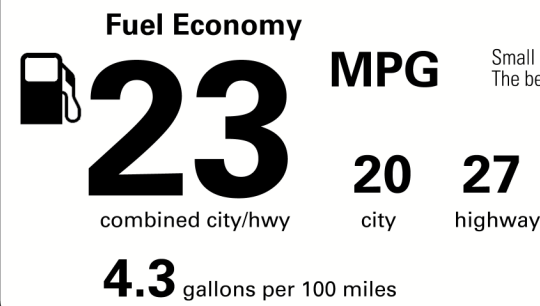

\$45,220.00

Not Original - Copy

Created on 2021-06-01 17:23:45 (UTC)

EPA DOT Fuel Economy and Environment

Gasoline Vehicle

You spend \$1,250
 more in fuel costs over 5 years compared to the average new vehicle.

Annual fuel cost \$1,750

Actual results will vary for many reasons, including driving conditions and how you drive and maintain your vehicle. The average new vehicle gets 27 MPG and costs \$7,500 to fuel over 5 years. Cost estimates are based on 15,000 miles per year at \$2.70 per gallon. MPGe is miles per gasoline gallon equivalent. Vehicle emissions are a significant cause of climate change and smog.