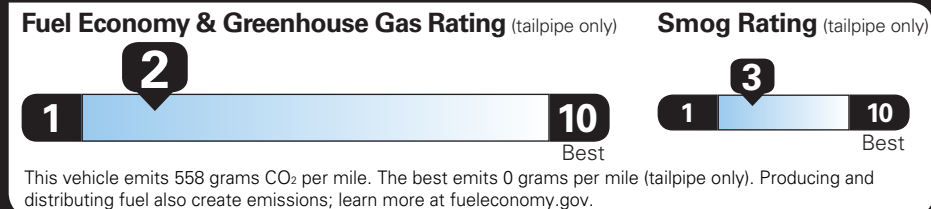

TOTAL VEHICLE PRICE* \$104,135.00

EPA DOT Fuel Economy and Environment

Gasoline Vehicle

You spend \$7,750
more in fuel costs over 5 years compared to the average new vehicle.

Annual fuel COST \$3,050

Actual results will vary for many reasons, including driving conditions and how you drive and maintain your vehicle. The average new vehicle gets 27 MPG and costs \$7,500 to fuel over 5 years. Cost estimates are based on 15,000 miles per year at \$3.25 per gallon. MPGe is miles per gasoline gallon equivalent. Vehicle emissions are a significant cause of climate change and smog.