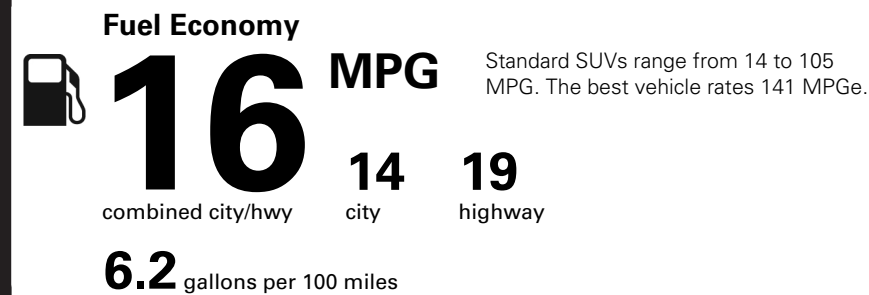

MANUFACTURER'S SUGGESTED RETAIL PRICE

STANDARD VEHICLE PRICE \$91,595.00

OPTIONS & PRICING

OPTIONS INSTALLED BY THE MANUFACTURER (MAY REPLACE STANDARD EQUIPMENT SHOWN)

- DRIVER ASSIST TECH PACKAGE: 3,650.00
- AIR RIDE ADAPTIVE SUSPENSION
- SILL PLATES, ILLUMINATED
- DOORS, FRONT AND REAR, SOFT

TOTAL VEHICLE PRICE* \$104,135.00

EPA DOT Fuel Economy and Environment

Gasoline Vehicle

You spend \$7,750
more in fuel costs over 5 years compared to the average new vehicle.

Annual fuel COST \$3,050

Actual results will vary for many reasons, including driving conditions and how you drive and maintain your vehicle. The average new vehicle gets 27 MPG and costs \$7,500 to fuel over 5 years. Cost estimates are based on 15,000 miles per year at \$3.25 per gallon. MPGe is miles per gasoline gallon equivalent. Vehicle emissions are a significant cause of climate change and smog.