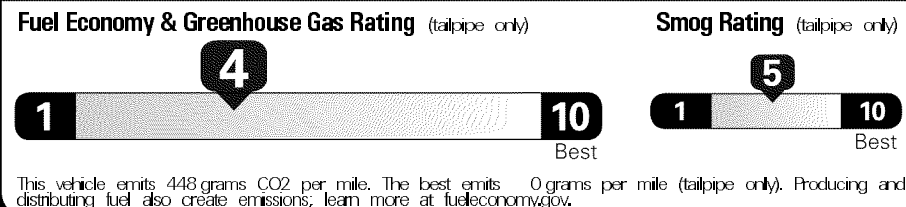

MANUFACTURER'S SUGGESTED RETAIL PRICE **$36,615.00**

OPTIONAL EQUIPMENT

FE	50 State Emissions Technology Package:	800.00
TP	Rear Parking Assist Sonar and Blind Spot Monitor (BSM) and Rear Cross-Traffic Alert (RCTA)	
2T.	All-Weather Fir Liner/Door Sill Protector	248.00
MF.	Mudguards	129.00
E5.	Exhaust Tip	90.00

Original - Copy

Created on 2019-04-03 05:44:04 (UTC)

EPA DOT Fuel Economy and Environment

Gasoline Vehicle

Fuel Economy
20 MPG
Small Pickups range from 17 to 23 MPG. The best vehicle rates 136 MPGe.
18 22
combined city/hwy city highway
5.0 gallons per 100 miles

You spend $2,500
more in fuel costs over 5 years compared to the average new vehicle.

Annual fuel cost $1,900

Actual results will vary for many reasons, including driving conditions and how you drive and maintain your vehicle. The average new vehicle gets 27 MPG and costs $7,000 to fuel over 5 years. Cost estimates are based on 15,000 miles per year at $2.55 per gallon. MPGe is miles per gasoline gallon equivalent. Vehicle emissions are a significant cause of climate change and smog.

fueleconomy.gov
Calculate personalized estimates and compare vehicles

DELIVERY, PROCESSING AND HANDLING FEE 1,095.00

TOTAL $38,977.00

The New Vehicle Limited Warranty provides 3-year/36,000 mile basic coverage, 5-year/60,000 mile powertrain coverage, plus 5-year/unlimited mile corrosion perforation coverage. See Warranty and Maintenance Guide for details. An extended service contract may be available for the vehicle. Ask dealer for details. Manufacturer's suggested retail price includes manufacturer's recommended pre-delivery service. Gasoline, license and title fees, applicable federal, state and local taxes and dealer and distributor installed options and accessories are not included in the manufacturer's suggested retail price.

ToyotaCare, which covers normal factory scheduled maintenance for two years or 25,000 miles, whichever occurs first, is included as part of the sales price of the vehicle for qualifying buyers. See participating dealer for eligibility and coverage details.

Delivered by Truck to: 18010
DOWN EAST TOYOTA
652 WILSON STREET
P.O. BOX 248
BREWER ME04412