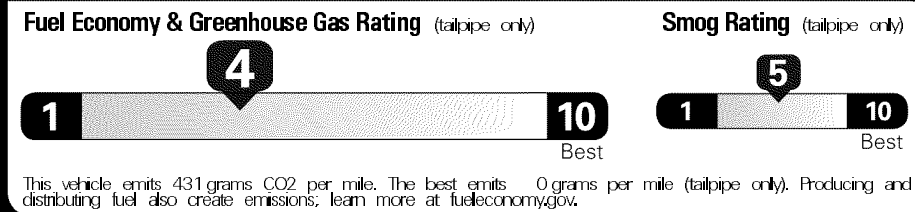

1. **INTERIOR**
2. Smrt Key Sys on Dr Door w/Push Btn Strt & Remote Keyless Entry Sys
   - Fabric Trim Seats w/Dr Lumbar Support
   - Lthr Trim Steering Wheel w/Audio Cntrls
   - Pwr Horizontal Rr Window w/Priv Glass
   - Pwr Wndws w/Fr Dr & Pass Auto Up/Dwn and Power Door Locks
   - Entune Prem Audio w/Integ Nav & App Ste.
   - 7" Hi-Res Tch Screen, AM/FM/CD, USB/AUX, Bluetooth, HD Rad & SXM w/3mo Trial
   - Qi-compatible Wireless Smartphone Chrgng
   - ***Full Tank of Gas***

MANUFACTURER'S SUGGESTED RETAIL PRICE **$33,650.00**

1. **OPTIONAL EQUIPMENT**
2. FE 50 State Emissions
   - PY TRD Sport Package:
   - TP All Content Included as Standard Equipment Technology Package: 800.00
   - Rear Parking Assist Sonar and Blind Spot Monitor (BSM) and Rear Cross-Traffic Alert (RCTA)
   - D5. Door Edge Guard 140.00
   - MF. Mudguards 129.00
   - RT. Mini Tie Down Loop 45.00
   - 2T. All-Weather Flr Liner/Door Sill Protector 228.00

Original - Copy

Created on 2018-05-30 07:07:54 (UTC)

EPA DOT Fuel Economy and Environment

Gasoline Vehicle

Fuel Economy

21 MPG Small Pickups range from 17 to 25 MPG. The best vehicle rates 136 MPGe.

19 24
combined city/hwy city highway

4.8 gallons per 100 miles

You spend $ 1,750

more in fuel costs over 5 years compared to the average new vehicle.

Annual fuel Cost

$ 1,700

Actual results will vary for many reasons, including driving conditions and how you drive and maintain your vehicle. The average new vehicle gets 27 MPG and costs $6,750 to fuel over 5 years. Cost estimates are based on 15,000 miles per year at $2.40 per gallon. MPGe is miles per gasoline gallon equivalent. Vehicle emissions are a significant cause of climate change and smog.

fuelconomy.gov
Calculate personalized estimates and compare vehicles

DELIVERY, PROCESSING AND HANDLING FEE 995.00

TOTAL $35,987.00

The New Vehicle Limited Warranty provides 3-year/36,000 mile basic coverage, 5-year/60,000 mile powertrain coverage, plus 5-year/unlimited mile corrosion perforation coverage. See Warranty and Maintenance Guide for details. An extended service contract may be available for the vehicle. Ask dealer for details. Manufacturer's suggested retail price includes manufacturer's recommended pre-delivery service. Gasoline, license and title fees, applicable federal, state and local taxes and dealer and distributor installed options and accessories are not included in the manufacturer's suggested retail price.

ToyotaCare, which covers normal factory scheduled maintenance for two years or 25,000 miles, whichever occurs first, is included as part of the sales price of the vehicle for qualifying buyers. See participating dealer for eligibility and coverage details.

Delivered by Truck to: 04059
NORTHRIDGE TOYOTA
19550 NORDHOFF STREET
NORTHRIDGE CA91324