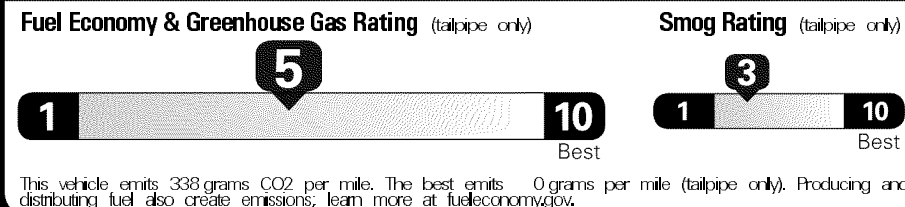

1. **SAFETY & CONVENIENCE**
2. Toyota Safety Sense (TM) P (TSS-P): Pre-Collision System w/ Pedestrian Detection (PCS w/ PD), Lane Departure Alert (LDA) w/ Steering Assist (SA), Auto High Beams (AHB), and Dynamic Radar Cruise Control (DRCC)
   - Star Safety System: Enhanced Vehicle Stability Control, Traction Control, Anti-Lock Brakes, Electronic Brake Force Distribution, Brake Assist, and Smart Stop Technology
   - LATCH-Lower Anchor & Tether for Children

1. **EXTERIOR**
2. 17" Steel Wheels with Wide Vent Covers
   - Power Outside Mirrors
   - Rear Spoiler
   - Privacy Glass- Rear Side, Qtr & Liftgate

1. **INTERIOR**
2. Entune Audio, 6.1" Touch-screen Display
   - Steering Wheel Audio/Bluetooth Controls
   - Backup Camera
   - Reclining & Fold-Flat 2nd Row Seats
   - Remote Keyless Entry System
   - 12V Power Outlets (3), USB Port (1)

MANUFACTURER'S SUGGESTED RETAIL PRICE $24,510.00

1. **OPTIONAL EQUIPMENT**
2. FE 50 State Emissions
   - 2T. All Weather Floor Liners and Cargo Tray 249.00
   - EF. Rear Bumper Applique 69.00

Full Tank of Gas

Created on 2018-05-12 06:11:06 (UTC)

EPA DOT Fuel Economy and Environment

Gasoline Vehicle

Fuel Economy

26 MPG Small SUVs range from 18 to 37 MPG. The best vehicle rates 136 MPGe.

23 30
combined city/hwy city highway

3.8 gallons per 100 miles

You spend $ 250

more in fuel costs over 5 years compared to the average new vehicle.

Annual fuel cost $ 1,400

Actual results will vary for many reasons, including driving conditions and how you drive and maintain your vehicle. The average new vehicle gets 27 MPG and costs $6,750 to fuel over 5 years. Cost estimates are based on 15,000 miles per year at $2.40 per gallon. MPGe is miles per gasoline gallon equivalent. Vehicle emissions are a significant cause of climate change and smog.

fuelconomy.gov
Calculate personalized estimates and compare vehicles

DELIVERY, PROCESSING AND HANDLING FEE 995.00

TOTAL $25,823.00

The New Vehicle Limited Warranty provides 3-year/36,000 mile basic coverage, 5-year/60,000 mile powertrain coverage, plus 5-year/unlimited mile corrosion perforation coverage. See Warranty and Maintenance Guide for details. An extended service contract may be available for the vehicle. Ask dealer for details. Manufacturer's suggested retail price includes manufacturer's recommended pre-delivery service. Gasoline, license and title fees, applicable federal, state and local taxes and dealer and distributor installed options and accessories are not included in the manufacturer's suggested retail price.

ToyotaCare, which covers normal factory scheduled maintenance for two years or 25,000 miles, whichever occurs first, is included as part of the sales price of the vehicle for qualifying buyers. See participating dealer for eligibility and coverage details.

Dealer Name / Address: 04159 SOUTH BAY TOYOTA 18416 S WESTERN AVE GARDENA CA90248
Delivered by Truck to: 04388 TOYOTA OF RIVERSIDE 7870 INDIANA AVENUE RIVERSIDE CA92504