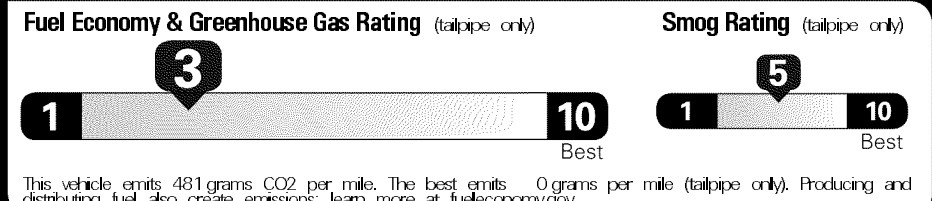

MANUFACTURER'S SUGGESTED RETAIL PRICE **$35,135.00**

OPTIONAL EQUIPMENT

FE	50 State Emissions	
2T.	All-Weather Flr Liner/Door Sill Protector	248.00
MF.	Mudguards	129.00

Original - Copy
Created on 2019-06-19 05:40:33 (UTC)

EPA DOT Fuel Economy and Environment

Gasoline Vehicle

Fuel Economy
18 MPG Small Pickups range from 17 to 23 MPG. The best vehicle rates 136 MPGe.
17 city 21 highway
5.6 gallons per 100 miles

You spend $3,500 more in fuel costs over 5 years compared to the average new vehicle.

Annual fuel cost $2,100

Actual results will vary for many reasons, including driving conditions and how you drive and maintain your vehicle. The average new vehicle gets 27 MPG and costs $7,000 to fuel over 5 years. Cost estimates are based on 15,000 miles per year at $2.55 per gallon. MPGe is miles per gasoline gallon equivalent. Vehicle emissions are a significant cause of climate change and smog.

fuelconomy.gov
Calculate personalized estimates and compare vehicles

DELIVERY, PROCESSING AND HANDLING FEE 1,095.00

TOTAL $36,607.00

The New Vehicle Limited Warranty provides 3-year/36,000 mile basic coverage, 5-year/60,000 mile powertrain coverage, plus 5-year/unlimited mile corrosion perforation coverage. See Warranty and Maintenance Guide for details. An extended service contract may be available for the vehicle. Ask dealer for details. Manufacturer's suggested retail price includes manufacturer's recommended pre-delivery service. Gasoline, license and title fees, applicable federal, state and local taxes and dealer and distributor installed options and accessories are not included in the manufacturer's suggested retail price.

ToyotaCare, which covers normal factory scheduled maintenance for two years or 25,000 miles, whichever occurs first, is included as part of the sales price of the vehicle for qualifying buyers. See participating dealer for eligibility and coverage details.

Delivered by Truck to: 12151
TOYOTA OF DEKALB
1890 SYCAMORE RD
DEKALB IL60115