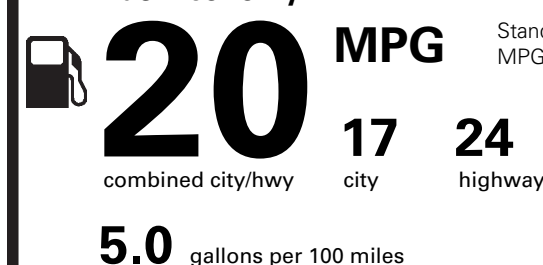

FUNCTIONAL

- 360 DEGREE CAMERA
- ADAPTIVE SUSPENSION
- CRUISE CONTROL
- INTELLIGENT ACCESS W/PUSH BUTTON START
- LANE-KEEPING SYSTEM
- LINCOLN CONNECT - 4G MODEM WITH WIFI CAPABILITY
- LINCOLN DRIVE MODES
- RAIN-SENSING WIPERS
- REMOTE KEYLESS ENTRY
- REMOTE START
- SECURICODE™ KEYLESS KEYPAD
- SYNC3® W/ VOICE ACT NAV

SAFETY/SECURITY

- ADVANCETRAC WITH RSC
- AIRBAGS - SAFETY CANOPY
- AIRBAGS-DRVR&PASS KNEE
- AIRBAGS-DUAL-STAGE FRONT
- AUTO HIGH BEAMS
- PERIMETER ALARM
- PERSONAL SAFETY SYSTEM™
- PRE-COLLISION ASSIST W/AEB
- TIRE PRESSURE MONITOR SYS

WARRANTY

- 4YR/50K MILE WARRANTY
- 4YR/50K PICKUPDELIVERY SVC
- 6YR/70K MI POWERTRAIN WARR

INCLUDED ON THIS VEHICLE

1. **EQUIPMENT GROUP 210A**
2. •ELEMENTS PACKAGE PLUS
   - •LINCOLN CO-PILOT 360 PLUS PKG
   - •LUXURY PACKAGE
   - •CLASS IV TRAILER TOW PACKAGE
   - •ILLUMINATION PACKAGE

(MSRP)

11,750.00

OPTIONAL EQUIPMENT/OTHER

- .22" HI-GLOSS EBONY WHL
- .P275/40R22 107 W-RATED TIRES
- 50 STATE EMISSIONS CONVENIENCE PACKAGE
- FULL REAR CONSOLE
- FRONT LICENSE PLATE BRACKET

NO CHARGE
2,100.00
NO CHARGE
NO CHARGE

PRICE INFORMATION

BASE PRICE	59,450.00
TOTAL OPTIONS/OTHER	13,850.00
TOTAL VEHICLE & OPTIONS/OTHER	73,300.00
DESTINATION & DELIVERY	1,095.00
TOTAL BEFORE DISCOUNTS	74,395.00
EQUIPMENT GROUP SAVINGS	- 1,020.00

(MSRP)

EPA DOT Fuel Economy and Environment

Gasoline Vehicle

Fuel Economy

Standard SUVs range from 13 to 101 MPG. The best vehicle rates 141 MPGe.

You spend **$2,500**

more in fuel costs over 5 years compared to the average new vehicle.

Annual fuel cost

$2,000