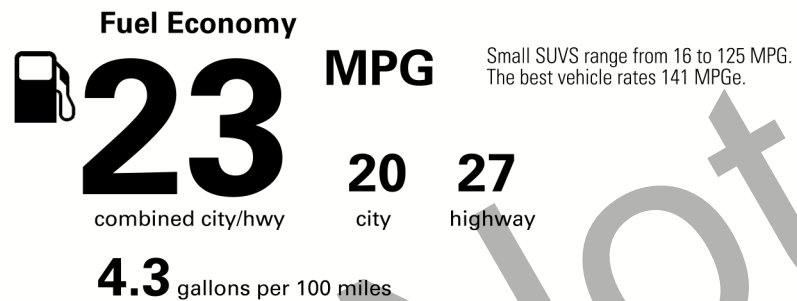

EPA DOT Fuel Economy and Environment

Gasoline Vehicle

You spend \$1,250 more in fuel costs over 5 years compared to the average new vehicle.

Annual fuel cost \$1,750

Actual results will vary for many reasons, including driving conditions and how you drive and maintain your vehicle. The average new vehicle gets 27 MPG and costs \$7,500 to fuel over 5 years. Cost estimates are based on 15,000 miles per year at \$2.70 per gallon. MPGe is miles per gasoline gallon equivalent. Vehicle emissions are a significant cause of climate change and smog.