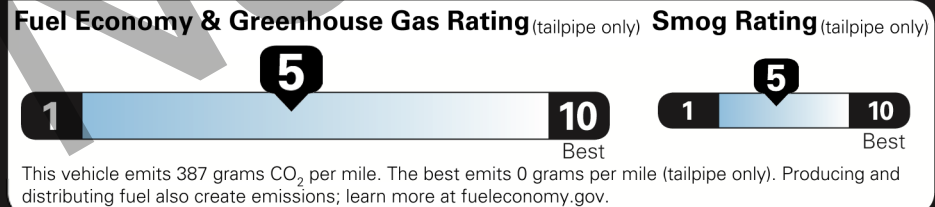

EPA DOT Fuel Economy and Environment

Gasoline Vehicle

You spend \$1,250 more in fuel costs over 5 years compared to the average new vehicle.

Annual fuel cost \$1,750

Actual results will vary for many reasons, including driving conditions and how you drive and maintain your vehicle. The average new vehicle gets 27 MPG and costs \$7,500 to fuel over 5 years. Cost estimates are based on 15,000 miles per year at \$2.70 per gallon. MPGe is miles per gasoline gallon equivalent. Vehicle emissions are a significant cause of climate change and smog.