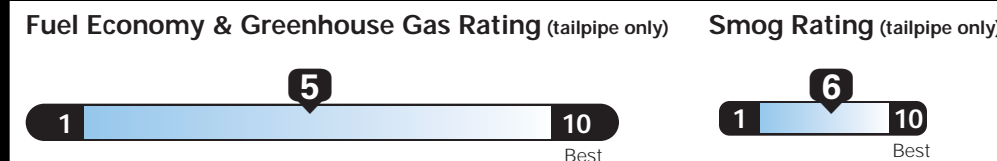

Actual results will vary for many reasons, including driving conditions and how you drive and maintain your vehicle. The average new vehicle gets 26 MPG and cost $7,000 to fuel over 5 years. Cost estimates are based on 15,000 miles per year at $2.45 per gallon. MPGe is miles per gasoline gallon equivalent. Vehicle emissions are a significant cause of climate change and smog.

fueleconomy.gov Calculate personalized estimates and compare vehicles

GOVERNMENT 5-STAR SAFETY RATINGS

Overall Vehicle Score ★★★★★

Based on the combined ratings of frontal, side, and rollover. Should ONLY be compared to other vehicles of similar size and weight.

Frontal Crash Driver Passenger ★★★★★

Based on the risk of injury in a frontal impact. Should ONLY be compared to other vehicles of similar size and weight.

Side Crash Front seat Rear seat ★★★★★

Based on the risk of injury in a side impact.

Rollover ★★★★★

Based on the risk of rollover in a single-vehicle crash.

Star ratings range from 1 to 5 stars (★★★★★) with 5 being the highest.

Source: National Highway Traffic Safety Administration (NHTSA)

www.safercar.gov or 1-888-327-4236

The safety ratings above are based on Federal Government tests of particular vehicles equipped with certain features and options. The performance of this vehicle may differ.

PARTS CONTENT INFORMATION

FOR VEHICLES IN THIS CARLINE: U.S./CANADIAN PARTS CONTENT: 62%

MAJOR SOURCES OF FOREIGN PARTS

CONTENT: MEXICO: 22%
NOTE: PARTS CONTENT DOES NOT INCLUDE FINAL ASSEMBLY, DISTRIBUTION, OR OTHER NON-PARTS COSTS.

FOR THIS VEHICLE: FINAL ASSEMBLY POINT: WINDSOR, ONTARIO, CANADA

COUNTRY OF ORIGIN: ENGINE: MEXICO TRANSMISSION: UNITED STATES