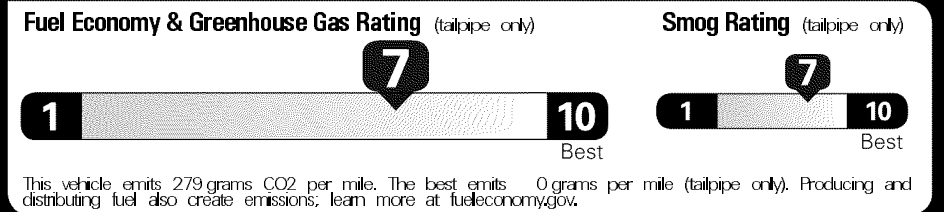

MECHANICAL & PERFORMANCE
- 2.5L 4-Cyl Engine
- 203 hp @ 6600 rpm / 184 lb-ft @ 5000 rpm
- 8-Speed Transmission

SAFETY & CONVENIENCE
- Toyota Safety Sense 2.5+: Pre-Collision Sys w/Pedestrian Detection, Dynamic Radar Cruise Control, Lane Departure Alert w/Steering Assist, Lane Tracing Assist, Automatic High Beams, Road Sign Assist
- Star Safety System
- Backup Camera
- Safety Connect w/ 1-Year Trial

EXTERIOR
- 17-in Alloy Wheels
- Bi-LED Combination Headlights w/Auto On/Off Feature
- LED DRLs w/On/Off Feature

INTERIOR
- Audio - 7-in Touchscreen, 6 Speakers, HandsFree Bluetooth Phone/Music, USB Media Port, 2 USB Charge-Ports, SiriusXM w/3-Month All Access Trial, Android Auto & Apple CarPlay Compatible
- 4.2-in TFT Multi-Information Display
- Power Driver Seat w/Lumbar Support
- Remote Keyless Entry System

MANUFACTURER'S SUGGESTED RETAIL PRICE $25,045.00

OPTIONAL EQUIPMENT
FE 50 State Emissions
H5 Licensee Risk
Includes Fleet Admin Fee
H8 Fleet Credit
XX Drop Ship Indicator

- For Full Product Details Please Visit Toyota.com/camry

Created on 2021-06-20 07:45:47 (UTC)

EPA DOT Fuel Economy and Environment

Gasoline Vehicle

Fuel Economy
32 MPG
28 39
combined city/hwy city highway
3.1 gallons per 100 miles
Midsize Cars range from 14 to 142 MPG. The best vehicle rates 141 MPGe.

You save $1,250
in fuel costs over 5 years compared to the average new vehicle.

Annual fuel Cost
$ 1,250

Actual results will vary for many reasons, including driving conditions and how you drive and maintain your vehicle. The average new vehicle gets 27 MPG and costs $7,500 to fuel over 5 years. Cost estimates are based on 15,000 miles per year at $2.70 per gallon. MPGe is miles per gasoline gallon equivalent. Vehicle emissions are a significant cause of climate change and smog.

fuelconomy.gov
Calculate personalized estimates and compare vehicles

DELIVERY, PROCESSING AND HANDLING FEE 995.00

TOTAL $26,040.00

The New Vehicle Limited Warranty provides 3-year/36,000 mile basic coverage, 5-year/60,000 mile powertrain coverage, plus 5-year/unlimited mile corrosion perforation coverage. See Warranty and Maintenance Guide for details. An extended service contract may be available for the vehicle. Ask dealer for details. Manufacturer's suggested retail price includes manufacturer's recommended pre-delivery service. Gasoline, license and title fees, applicable federal, state and local taxes and dealer and distributor installed options and accessories are not included in the manufacturer's suggested retail price.

ToyotaCare, which covers normal factory scheduled maintenance for two years or 25,000 miles, whichever occurs first, is included as part of the sales price of the vehicle for qualifying buyers. See participating dealer for eligibility and coverage details.

Dealer Name / Address: 42057
TOYOTA OF IRVING
1999 WEST AIRPORT FRWY.
IRVING TX75062

Delivered by Truck to: 46712
FOX RENT A CAR
20636 INTERNATIONAL BLVD
SEATAC WA98198