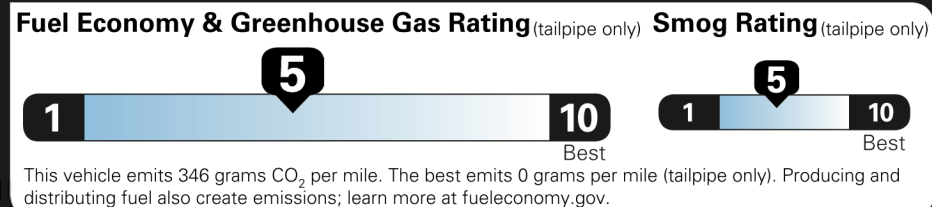

\$40,000.00

Not Origin Copy

Created on 2021-02-26 06:45:09 (UTC)

EPA DOT Fuel Economy and Environment

Gasoline Vehicle

Fuel Economy
26 MPG
 combined city/hwy
3.8 gallons per 100 miles

Midsize Cars range from 14 to 142 MPG. The best vehicle rates 141 MPGe.

You spend \$250
 more in fuel costs over 5 years compared to the average new vehicle.

Annual fuel cost \$1,550

Actual results will vary for many reasons, including driving conditions and how you drive and maintain your vehicle. The average new vehicle gets 27 MPG and costs \$7,500 to fuel over 5 years. Cost estimates are based on 15,000 miles per year at \$2.70 per gallon. MPGe is miles per gasoline gallon equivalent. Vehicle emissions are a significant cause of climate change and smog.