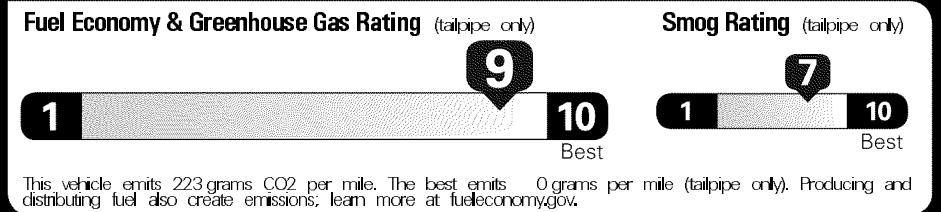

EXTERIOR
- 17-in. Five-Spoke Silver Alloy Wheels
- LED Projector Headlights/LED DRLs
- Integrated Fog Lights
- Color-Keyed Heated Power Outside Mirrors
- Power Tilt/Slide Moonroof
- Low Profile Roof Rails

INTERIOR
- Entune 3.0 Audio
- 7.0" Touch Screen, 6 Speakers, HandsFree Bluetooth Phone/Music, USB Media Port, 4 USB Charge-Ports, Siri Eyes Free, Apple CarPlay Compatible
- Two 12V/120W Power Outlets
- 4.2" Color Multi-Information Display
- Dual Zone Auto A/C with Rear Vents
- Smart Key System w/Push Button Start
- Fabric Seats
- Electronic Parking Brake
- Rear Cargo Area Cover
Full Tank of Gas

MANUFACTURER'S SUGGESTED RETAIL PRICE $29,650.00

OPTIONAL EQUIPMENT

FE	50 State Emissions	
CP	XLE Convenience Package - Includes 8-way Power-Adjustable Driver's Seat with Lumbar Support, Heated Front Seats, and Height-Adjustable Power Liftgate with Jam Protection	1,295.00
3T.	Roof Rack Cross Bars	315.00
CF.	Carpet Floor Mats/Cargo Mat	269.00
D5.	Door Edge Guard	140.00
MF.	Mudguard	129.00

Original - Copy

Created on 2019-07-12 06:00:45 (UTC)

EPA DOT Fuel Economy and Environment

Gasoline Vehicle

Fuel Economy
40 MPG
Small SUVs range from 18 to 120 MPG. The best vehicle rates 136 MPGe.
41 city 38 highway
2.5 gallons per 100 miles

You save $2,250
in fuel costs over 5 years compared to the average new vehicle.

Annual fuel cost $950

Actual results will vary for many reasons, including driving conditions and how you drive and maintain your vehicle. The average new vehicle gets 27 MPG and costs $7,000 to fuel over 5 years. Cost estimates are based on 15,000 miles per year at $2.55 per gallon. MPGe is miles per gasoline gallon equivalent. Vehicle emissions are a significant cause of climate change and smog.

fueleconomy.gov
Calculate personalized estimates and compare vehicles

DELIVERY, PROCESSING AND HANDLING FEE 1,095.00

TOTAL $32,893.00

The New Vehicle Limited Warranty provides 8-year/100,000 mile coverage for traction battery/specific hybrid components, 3-year/36,000 mile basic coverage, 5-year/60,000 mile powertrain coverage, plus 5-year/unlimited mile corrosion perforation coverage. Some components may have longer coverage under California emissions warranty (applicable in CA, CT, ME, MD, MA, NJ, NY, OR, PA, RI, VT, WA, and the District of Columbia). See Warranty and Maintenance Guide for details. An extended service contract may be available for the vehicle. Ask dealer for details. Manufacturer's suggested retail includes manufacturer's recommended pre-delivery service. Gasoline, license and title fees, applicable federal, state and local taxes and dealer and distributor installed options and accessories are not included in the manufacturer's suggested retail price. ToyotaCare, which covers normal factory scheduled maintenance for two years or 25,000 miles, whichever occurs first, is included as part of the sales price of the vehicle for qualifying buyers. See participating dealer for eligibility and coverage details.

Delivered by Truck to: 04075
KEYES TOYOTA
5855 VAN NUYS BLVD
VAN NUYS CA91401