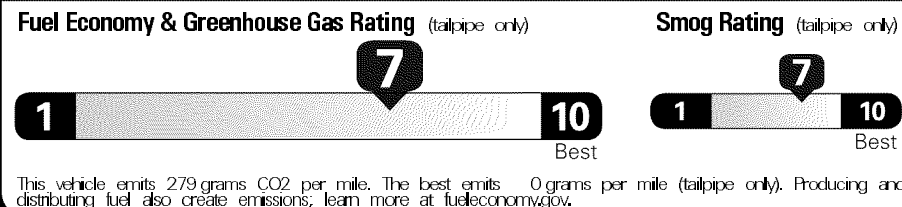

EXTERIOR
- 18" Machined-Finish Alloy Wheels
- Bi-LED Combination Headlights w/Auto On/Off Feature
- LED DRLs w/On/Off Feature
- Black Front Grille w/Sport Mesh Insert
- Single Exhaust w/Dual Chrome Tips

INTERIOR
- Audio - 7" Touch Screen, 6 Speakers, HandsFree Bluetooth Phone/Music, USB Media Port, 2 USB Charge-Ports
SiriusXM w/3-Month All Access Trial
Android Auto & Apple CarPlay Compatible
- 4.2" TFT Multi-Information Display
- Sport Fabric Softex-Trimmed Seats
- Power Driver Seat w/Lumbar Support
- Auto Climate Control
- Remote Keyless Entry System

MANUFACTURER'S SUGGESTED RETAIL PRICE $26,170.00

OPTIONAL EQUIPMENT

FE	50 State Emissions	
CP	Convenience Package: Smart Key System, Homelink, Auto-Dimming Rearview Mirror	715.00
BD	Blind Spot Monitor with Rear Cross Traffic Alert	600.00
CF.	Carpet /Trunk Mat Set	259.00
DK.	PREFERRED OWNER'S PORTFOLIO	
EF.	Rear Bumper Applique	69.00
GE.	Hide Away Cargo Net	49.00

Original - Copy

Created on 2020-07-08 06:05:17 (UTC)

Full Tank of Gas

EPA DOT Fuel Economy and Environment

Gasoline Vehicle

Fuel Economy
32 MPG
Midsize Cars range from 14 to 141 MPG. The best vehicle rates 138 MPGe.
28 39
combined city/hwy city highway
3.1 gallons per 100 miles

You save $ 1,250
in fuel costs over 5 years compared to the average new vehicle.

Annual fuel Cost
$ 1,250

Actual results will vary for many reasons, including driving conditions and how you drive and maintain your vehicle. The average new vehicle gets 27 MPG and costs $7,500 to fuel over 5 years. Cost estimates are based on 15,000 miles per year at $2.70 per gallon. MPGe is miles per gasoline gallon equivalent. Vehicle emissions are a significant cause of climate change and smog.

fueleconomy.gov
Calculate personalized estimates and compare vehicles

DELIVERY, PROCESSING AND HANDLING FEE 955.00

TOTAL $28,817.00

The New Vehicle Limited Warranty provides 3-year/36,000 mile basic coverage, 5-year/60,000 mile powertrain coverage, plus 5-year/unlimited mile corrosion perforation coverage. See Warranty and Maintenance Guide for details. An extended service contract may be available for the vehicle. Ask dealer for details. Manufacturer's suggested retail price includes manufacturer's recommended pre-delivery service. Gasoline, license and title fees, applicable federal, state and local taxes and dealer and distributor installed options and accessories are not included in the manufacturer's suggested retail price.

ToyotaCare, which covers normal factory scheduled maintenance for two years or 25,000 miles, whichever occurs first, is included as part of the sales price of the vehicle for qualifying buyers. See participating dealer for eligibility and coverage details.

Delivered by Truck to: 04347
FRONTIER TOYOTA
23621 CREEKSIDE ROAD
VALENCIA CA91355