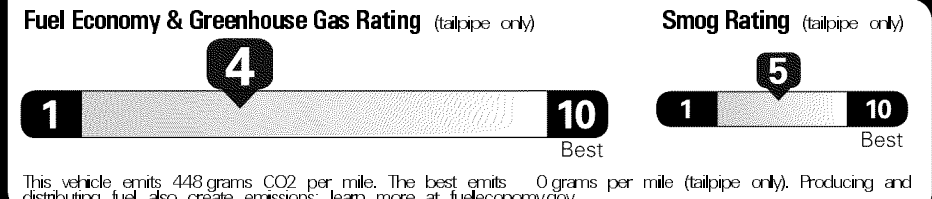

1. **EXTERIOR**
2. Projctr Beam Hdlights w/Blk Bzls & LED DRL
   - 5' Composite Bed w/120V Pwr Outlet
   - Deck Rail System w/4 Adj Tie-Down Cleats
   - Easy Lower, Lockable & Removable Tailgate

1. **INTERIOR**
2. Smrt Key Sys on Dr Door w/Push Btn Strt & Remote Keyless Entry Sys
   - Fabric Trim Seats w/Dr Lumbar Support
   - Lthr Trim Steering Wheel w/Audio Cntrls
   - Pwr Horizontal Rr Window w/Priv Glass
   - Pwr Wndws w/Fr Dr & Pass Auto Up/Dwn and Power Door Locks
   - Entune Prem Audio w/Integ Nav & App Ste 7" Tch Scrn, AM/FM/CD, USB Media Port, 2 USB Chg-Ports, BT Phone/Music, SiriusXM w/3-Month All Access Trial
   - Qi Wireless Charging
   - ***Full Tank of Gas***

MANUFACTURER'S SUGGESTED RETAIL PRICE $36,765.00

OPTIONAL EQUIPMENT

FE	50 State Emissions	
TP	Technology Package:	770.00
	Rear Parking Assist Sonar and Blind Spot Monitor (BSM) and Rear Cross-Traffic Alert (RCTA)	
2T	All-Weather Flr Liner/Door Sill Protector	248.00
T7	Black Tailgate Emblem	99.00

Original - Copy
Created on 2019-06-22 06:48:37 (UTC)

EPA DOT Fuel Economy and Environment

Gasoline Vehicle

Fuel Economy

20 MPG Small Pickups range from 17 to 23 MPG. The best vehicle rates 136 MPGe.

18 22
combined city/hwy city highway

5.0 gallons per 100 miles

You spend $2,500

more in fuel costs over 5 years

compared to the average new vehicle.

Annual fuel cost $1,900

Actual results will vary for many reasons, including driving conditions and how you drive and maintain your vehicle. The average new vehicle gets 27 MPG and costs $7,000 to fuel over 5 years. Cost estimates are based on 15,000 miles per year at $2.55 per gallon. MPGe is miles per gasoline gallon equivalent. Vehicle emissions are a significant cause of climate change and smog.

fuelconomy.gov
Calculate personalized estimates and compare vehicles

DELIVERY, PROCESSING AND HANDLING FEE 1,095.00

TOTAL $38,977.00

The New Vehicle Limited Warranty provides 3-year/36,000 mile basic coverage, 5-year/60,000 mile powertrain coverage, plus 5-year/unlimited mile corrosion perforation coverage. See Warranty and Maintenance Guide for details. An extended service contract may be available for the vehicle. Ask dealer for details. Manufacturer's suggested retail price includes manufacturer's recommended pre-delivery service. Gasoline, license and title fees, applicable federal, state and local taxes and dealer and distributor installed options and accessories are not included in the manufacturer's suggested retail price.

ToyotaCare, which covers normal factory scheduled maintenance for two years or 25,000 miles, whichever occurs first, is included as part of the sales price of the vehicle for qualifying buyers. See participating dealer for eligibility and coverage details.

Delivered by Truck to: 04104
TOYOTA SUNNYVALE
898 W EL CAMINO REAL
SUNNYVALE CA94087