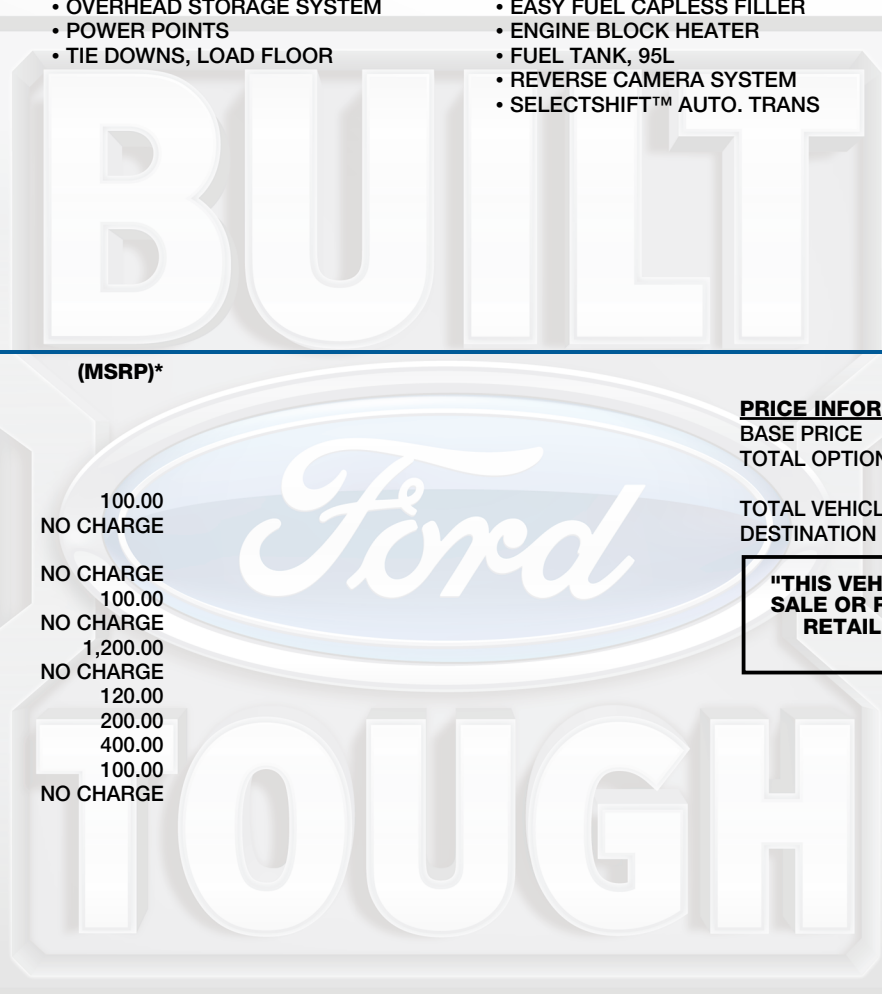

VEHICLE DESCRIPTION

TRANSIT

2020 150 LR CARGO RWD
130" WHEELBASE
3.5L PFDI V6 (GAS)
10-SPEED TRANSMISSION

LK **A73575**

EXTERIOR OXFORD WHITE
INTERIOR DARK PALAZZO GRAY CLOTH

STANDARD EQUIPMENT

STANDARD EQUIPMENT INCLUDED AT NO EXTRA CHARGE IN THE BASE PRICE BELOW

EXTERIOR

- BUMPERS, BLACK FRONT/REAR
- DAYTIME RUNNING LIGHTS
- GRILLE, BLACK BAR STYLE
- WIPERS, VARIABLE INTERVAL

INTERIOR

- AM/FM STEREO W/CLOCK
- LAMPS, DOME/REAR CARGO
- OVERHEAD STORAGE SYSTEM
- POWER POINTS
- TIE DOWNS, LOAD FLOOR

FUNCTIONAL

- A/C, MANUAL FRONT
- ABS, POWER 4-WHEEL DISC
- EASY FUEL CAPLESS FILLER
- ENGINE BLOCK HEATER
- FUEL TANK, 95L
- REVERSE CAMERA SYSTEM
- SELECTSHIFT™ AUTO. TRANS

SAFETY/SECURITY

- ADVANCETRAC W/ ROLL STABILITY CONTROL
- SECURILOCK ANTI-THEFT SYS
- TIRE PRESSURE MONITOR SYS

WARRANTY

- 3 YR/60,000 KM BASIC
- 5YEAR/100,000 KM POWERTRAIN
- ROADSIDE ASSISTANCE 24 HRS

INCLUDED ON THIS VEHICLE

OPTIONAL EQUIPMENT/OTHER

- 10B6-002LF200014E1Y
- 2020 MODEL YEAR
- FEDERAL EXCISE TAX
- OXFORD WHITE
- PREFERRED EQUIPMENT PKG.101A
- 3.73 NON-LIMITED SLIP AXLE
- FIXED REAR CARGO DOOR GLASS
- 8670# GVWR PACKAGE
- 10WAY PWR D/P PALAZZO CLOTH
- 50 STATE EMISSIONS
- KEYLESS ENTRY PAD
- REAR-WINDOW DEFROSTER
- CRUISE CONTROL
- ILLUMINATED SUN VISORS
- E-85 FLEX FUEL CAPABLE
- GWA VAN & TRUCK EQUIPMENT

(MSRP)*

- 100.00
- NO CHARGE
- NO CHARGE
- 100.00
- NO CHARGE
- 1,200.00
- NO CHARGE
- 120.00
- 200.00
- 400.00
- 100.00
- NO CHARGE

PRICE INFORMATION

BASE PRICE	$40,095.00
TOTAL OPTIONS/OTHER	2,220.00
TOTAL VEHICLE & OPTIONS/OTHER	42,315.00
DESTINATION & DELIVERY	1,900.00

(MSRP)*

"THIS VEH. NOT INTENDED FOR SALE OR REGISTRATION IN US" RETAIL PRICES EXCLUDE GST/HST

RAMP ONE/ TERMINAL UN	CA6B	TOTAL MSRP $44,215.00
RAMP TWO/ TERMINAL DEUX	CL67	
METHOD OF TRANSP / MODE DE TRANSPORT	CONVOY	ITEM #: B6-741J O/T 5
		LE282 N RE 2X 015 000167 05 28 20

* MANUFACTURER'S SUGGESTED RETAIL PRICE = MSRP

* NOTE: THIS PRICE HAS BEEN DEVELOPED AS A GUIDE. DEALERS MAY SELL FOR LESS AND ARE NOT UNDER ANY OBLIGATION TO ACCEPT THIS SUGGESTED RETAIL PRICE.

Ask your dealer for the FUEL CONSUMPTION GUIDE or CALL 1-800-387-2000

L/100km NOT APPLICABLE / L/100km NON APPLICABLE

Canada

Demandez le GUIDE DE CONSOMMATION DE CARBURANT à votre concessionnaire ou composez le 1-800-387-2000

U.S. GOVERNMENT SAFETY RATINGS COTES DE SÉCURITÉ DU GOUVERNEMENT AMÉRICAIN

Overall Vehicle Score / Cote globale du véhicule	Not Rated / Non coté
Frontal Crash Collision frontale	Driver / Conducteur Passenger / Passager
Side Crash Collision latérale	Front seat / Siège avant Rear seat / Siège arrière
Rollover / Capotage	

Star ratings range from 1 to 5 stars (★★★★★), with 5 being the highest. Les cotes varient de 1 à 5 étoiles (★★★★★), 5 étant la cote la plus élevée.

Source: U.S. National Highway Traffic Safety Administration
For more information / Pour de plus amples renseignements
www.safercar.gov

1FTYE1Y80LKA73575

FordPass Connect™

Download the FordPass™ app* and you can:

1. **Access Vehicle Control Features**
2. Remotely start, lock and unlock your vehicle.
   - Locate your vehicle and check approximate fuel range.
   - Receive vehicle health alerts.

1. **Activate 4G LTE Wi-Fi Hotspot**
2. New vehicles include a 3-month or 3GB data (whichever comes first) Wi-Fi trial.
   - Connect up to ten Wi-Fi-equipped devices.

The FordPass Connect™ modem is active and sending vehicle data (e.g., diagnostics) to Ford. See in-vehicle Settings for connectivity options.

Scan code not operational at this time

FOR PLANT USE ONLY

Ford FORD PROTECT
Insist on Ford Protect! The only extended service plan fully backed by Ford and honored at every Ford dealership in the US and Canada. See your Ford dealer for additional details, or visit www.ford.ca for more information.