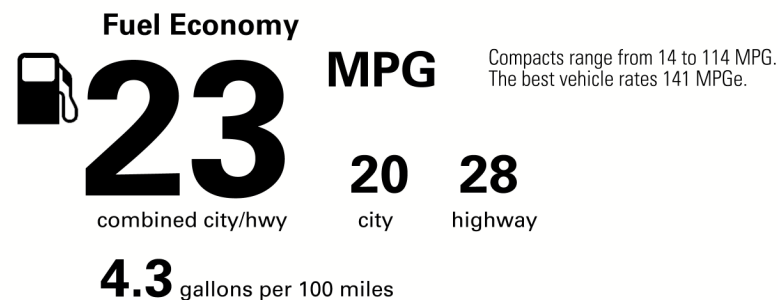

\$42,900.00

Not Original - Copy

Created on 2021-04-19 22:24:35 (UTC)

EPA DOT Fuel Economy and Environment

Gasoline Vehicle

You spend \$3,000 more in fuel costs over 5 years compared to the average new vehicle.