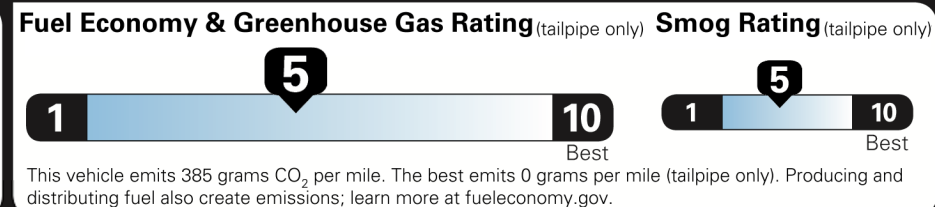

You spend $3,000 more in fuel costs over 5 years compared to the average new vehicle.

Annual fuel cost $2,100