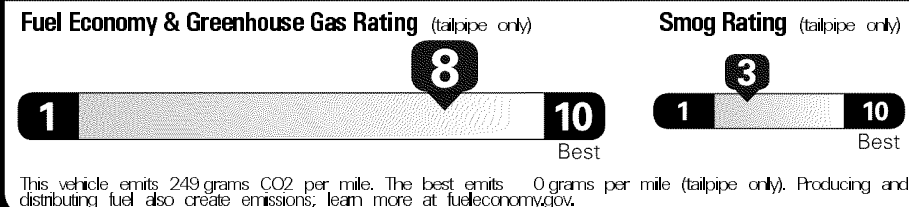

MANUFACTURER'S SUGGESTED RETAIL PRICE **$17,050.00**

OPTIONAL EQUIPMENT
FE 50 State Emissions

Original - Copy

Created on 2017-10-11 05:58:26 (UTC)

EPA DOT Fuel Economy and Environment

Gasoline Vehicle

Fuel Economy
35 MPG
Subcompacts range from 15 to 124 MPG. The best vehicle rates 136 MPGe.
32 40
combined city/hwy city highway
2.9 gallons per 100 miles

You save $1,500
in fuel costs over 5 years compared to the average new vehicle.

Annual fuel cost $1,050

Actual results will vary for many reasons, including driving conditions and how you drive and maintain your vehicle. The average new vehicle gets 27 MPG and costs $6,750 to fuel over 5 years. Cost estimates are based on 15,000 miles per year at $2.40 per gallon. MPGe is miles per gasoline gallon equivalent. Vehicle emissions are a significant cause of climate change and smog.

fueleconomy.gov
Calculate personalized estimates and compare vehicles

DELIVERY, PROCESSING AND HANDLING FEE 895.00

TOTAL $17,945.00

The New Vehicle Limited Warranty provides 3-year/36,000 mile basic coverage, 5-year/60,000 mile powertrain coverage, plus 5-year/unlimited mile corrosion perforation coverage. See Warranty and Maintenance Guide for details. An extended service contract may be available for the vehicle. Ask dealer for details. Manufacturer's suggested retail price includes manufacturer's recommended pre-delivery service. Gasoline, license and title fees, applicable federal, state and local taxes and dealer and distributor installed options and accessories are not included in the manufacturer's suggested retail price.

ToyotaCare, which covers normal factory scheduled maintenance for two years or 25,000 miles, whichever occurs first, is included as part of the sales price of the vehicle for qualifying buyers. See participating dealer for eligibility and coverage details.

Delivered by Truck to: 04102
TOYOTA OF HOLLYWOOD
6000 HOLLYWOOD BLVD.
LOS ANGELES CA90028