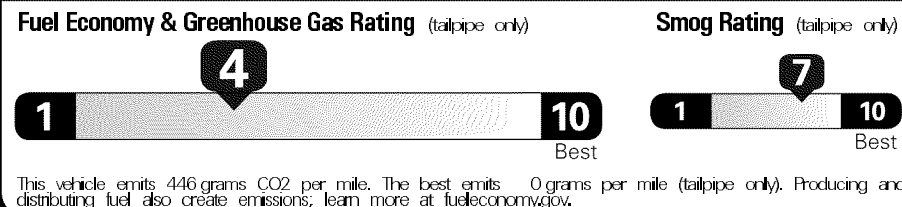

1. **INTERIOR**
2. Smrt Key Sys on Dr Door w/Push Btn Strt & Remote Keyless Entry Sys
   - Fabric Trim Seats w/Dr Lumbar Support
   - Lthr Trim Steering Wheel w/ Audio Cntrls
   - Pwr Wndws w/Fr Dr & Pass Auto Up/Dwn and Power Door Locks
   - Entune Prem Audio w/Integ Nav & App Ste;
   - 7" Hi-Res Tch Screen, AM/FM/CD, USB/AUX, Bluetooth, HD Rad & SXM w/ 3mo Trial
   - Qi-compatible Wireless Smrtphone Chrgng
   - ***Full Tank of Gas***

MANUFACTURER'S SUGGESTED RETAIL PRICE $35,770.00

OPTIONAL EQUIPMENT

FE	50 State Emissions	
TO	V6 Tow Package:	650.00
	Class IV Towing Receiver Hitch, ATF Cooler (Not Available On Manual Transmission), Engine Oil Cooler, Power Steering Cooler, 130-Amp Alternator, 4 & 7-Pin Connector w/Converter, and Trailer-Sway Control (TSC)	
XX.	Drop Ship Indicator	425.00
S3.	3" Round Tube Steps - Chrome	499.00
S0.	TRD Front Skid Plate	799.00
37.	TRD Performance Exhaust	228.00
2T.	All-Weather Floor Liners/Door Sill	

Original - Copy

Created on 2017-11-09 07:18:35 (UTC)

EPA DOT Fuel Economy and Environment

Gasoline Vehicle

Fuel Economy

20 MPG Small Pickups range from 17 to 25 MPG. The best vehicle rates 119 MPGe.

18 23
combined city/hwy city highway

5.0 gallons per 100 miles

You spend $ 2,250

more in fuel costs over 5 years compared to the average new vehicle.

Annual fuel cost $ 1,850

Actual results will vary for many reasons, including driving conditions and how you drive and maintain your vehicle. The average new vehicle gets 26 MPG and costs $7,000 to fuel over 5 years. Cost estimates are based on 15,000 miles per year at $2.45 per gallon. MPGe is miles per gasoline gallon equivalent. Vehicle emissions are a significant cause of climate change and smog.

fueleconomy.gov
Calculate personalized estimates and compare vehicles

DELIVERY, PROCESSING AND HANDLING FEE 995.00

TOTAL $39,366.00

The New Vehicle Limited Warranty provides 3-year/36,000 mile basic coverage, 5-year/60,000 mile powertrain coverage, plus 5-year/unlimited mile corrosion perforation coverage. See Warranty and Maintenance Guide for details. An extended service contract may be available for the vehicle. Ask dealer for details. Manufacturer's suggested retail price includes manufacturer's recommended pre-delivery service. Gasoline, license and title fees, applicable federal, state and local taxes and dealer and distributor installed options and accessories are not included in the manufacturer's suggested retail price.

ToyotaCare, which covers normal factory scheduled maintenance for two years or 25,000 miles, whichever occurs first, is included as part of the sales price of the vehicle for qualifying buyers. See participating dealer for eligibility and coverage details.

Delivered by Truck to: 46073
I-5 TOYOTA
1950 NW LOUISIANA AVENUE
P.O. BOX 1227
CHEHALIS WA98532