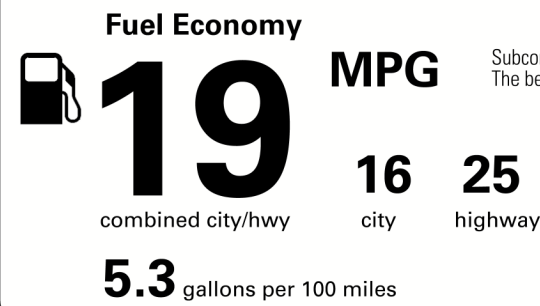

Not Original - Copy

Created on 2021-07-02 21:25:45 (UTC)

EPA DOT Fuel Economy and Environment

Gasoline Vehicle

You spend \$5,250 more in fuel costs over 5 years compared to the average new vehicle.

Annual fuel cost \$2,550

Actual results will vary for many reasons, including driving conditions and how you drive and maintain your vehicle. The average new vehicle gets 27 MPG and costs \$7,500 to fuel over 5 years. Cost estimates are based on 15,000 miles per year at \$3.25 per gallon. MPGe is miles per gasoline gallon equivalent. Vehicle emissions are a significant cause of climate change and smog.