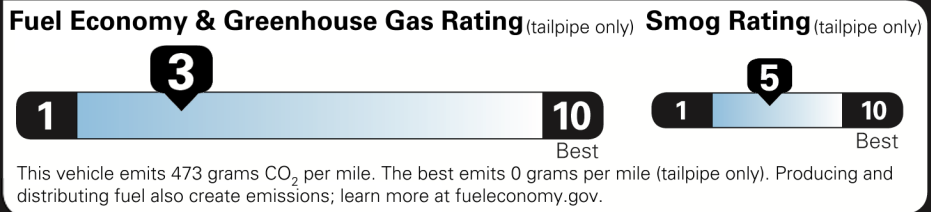

Not Original - Copy

Created on 2021-07-02 21:25:45 (UTC)

EPA DOT Fuel Economy and Environment

Gasoline Vehicle

You spend \$5,250 more in fuel costs over 5 years compared to the average new vehicle.

Annual fuel cost \$2,550