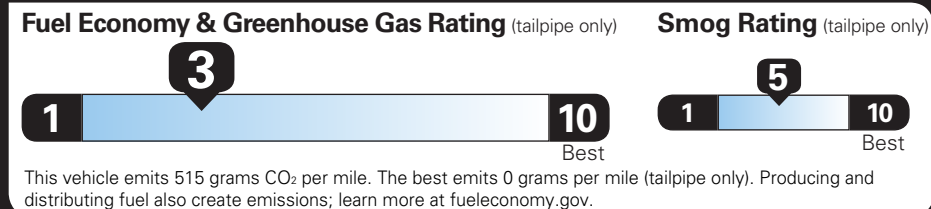

You spend $4,500 more in fuel costs over 5 years compared to the average new vehicle.

Annual fuel cost $2,400