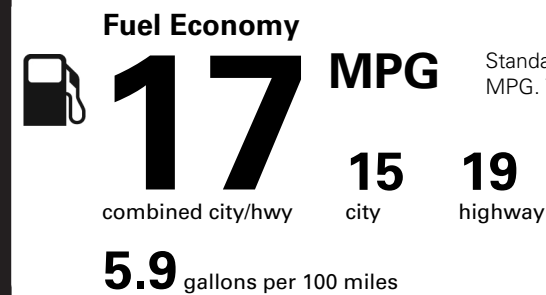

20" MACHINED ALUMINUM WHEELS (REPLACES STD/OPT WHEELS)	800.00
SEATS, SECOND ROW BUCKET	795.00
POLISHED EXHAUST TIP (DEALER INSTALLED)	135.00
HIGHWAY SAFETY KIT (DEALER INSTALLED)	95.00
CARGO NET (DEALER INSTALLED)	70.00

TOTAL OPTIONS	\$1,895.00
TOTAL VEHICLE & OPTIONS	\$61,895.00
DESTINATION CHARGE	1,695.00

TOTAL VEHICLE PRICE* \$63,590.00

EPA DOT Fuel Economy and Environment

Gasoline Vehicle

You spend \$4,500 more in fuel costs over 5 years compared to the average new vehicle.