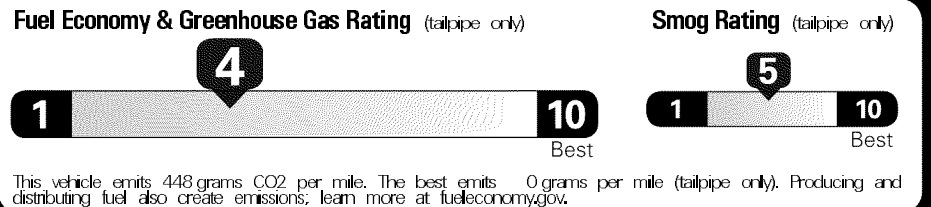

MANUFACTURER'S SUGGESTED RETAIL PRICE $37,575.00

1. **OPTIONAL EQUIPMENT**
2. FE 50 State Emissions
   - PQ TRD PREMIUM SPORT PACKAGE 4,285.00
     (Double Cab A/T): Includes Dual Zone Automatic Climate Control, Leather-Trimmed Seats with Heated Leather Front Seats, Auto-Headlights, and Moonroof, Premium JBL Audio, Dynamic Navigation with 3-year trial, Remote Connect with 1-year trial, Destination Assist with 1-year trial, and Service Connect with 10-year trial
   - TP Technology Package: 800.00
     Parking Sonar and Blind Spot Monitor with Rear Cross Traffic Alert
   - 3J Black Emblem Overlay 160.00
   - 2T All-Weather Flr Liner/Door Sill Protector 248.00
   - WI Spare Tire Lock 75.00

Original - Copy

Created on 2020-07-08 06:05:17 (UTC)

EPA DOT Fuel Economy and Environment

Gasoline Vehicle

Fuel Economy

20 MPG Small Pickups range from 17 to 23 MPG. The best vehicle rates 136 MPGe.

18 22
combined city/hwy city highway

5.0 gallons per 100 miles

You spend $2,500
more in fuel costs over 5 years compared to the average new vehicle.

Annual fuel cost $2,000

Actual results will vary for many reasons, including driving conditions and how you drive and maintain your vehicle. The average new vehicle gets 27 MPG and costs $7,500 to fuel over 5 years. Cost estimates are based on 15,000 miles per year at $2.70 per gallon. MPGe is miles per gasoline gallon equivalent. Vehicle emissions are a significant cause of climate change and smog.

fueleconomy.gov
Calculate personalized estimates and compare vehicles

DELIVERY, PROCESSING AND HANDLING FEE 1,120.00

TOTAL $44,263.00

The New Vehicle Limited Warranty provides 3-year/36,000 mile basic coverage, 5-year/60,000 mile powertrain coverage, plus 5-year/unlimited mile corrosion perforation coverage. See Warranty and Maintenance Guide for details. An extended service contract may be available for the vehicle. Ask dealer for details. Manufacturer's suggested retail price includes manufacturer's recommended pre-delivery service. Gasoline, license and title fees, applicable federal, state and local taxes and dealer and distributor installed options and accessories are not included in the manufacturer's suggested retail price.

ToyotaCare, which covers normal factory scheduled maintenance for two years or 25,000 miles, whichever occurs first, is included as part of the sales price of the vehicle for qualifying buyers. See participating dealer for eligibility and coverage details.

Delivered by Truck to: 04487
AMMAAR'S TOYOTA/VACAVILLE
500 ORANGE DR
VACAVILLE CA95687