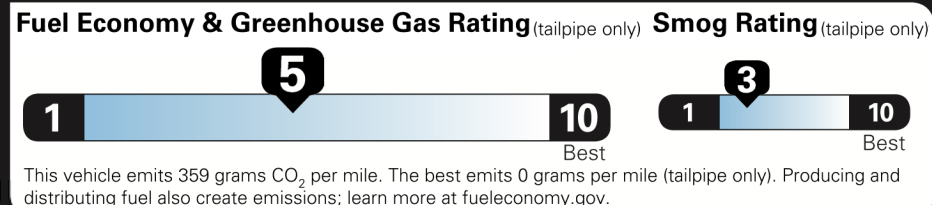

Not Original - Copy

Created on 2021-09-15 17:00:20 (UTC)

EPA DOT Fuel Economy and Environment

Gasoline Vehicle

You spend \$2,250 more in fuel costs over 5 years compared to the average new vehicle.

Annual fuel cost \$1,950