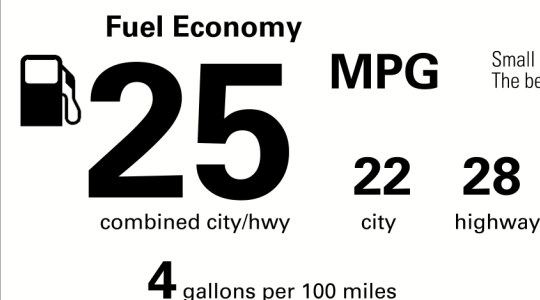

Not Original - Copy

Created on 2021-09-15 17:00:20 (UTC)

EPA DOT Fuel Economy and Environment

Gasoline Vehicle

You spend \$2,250 more in fuel costs over 5 years compared to the average new vehicle.

Annual fuel cost \$1,950

Actual results will vary for many reasons, including driving conditions and how you drive and maintain your vehicle. The average new vehicle gets 27 MPG and costs \$7,500 to fuel over 5 years. Cost estimates are based on 15,000 miles per year at \$3.25 per gallon. MPGe is miles per gasoline gallon equivalent. Vehicle emissions are a significant cause of climate change and smog.