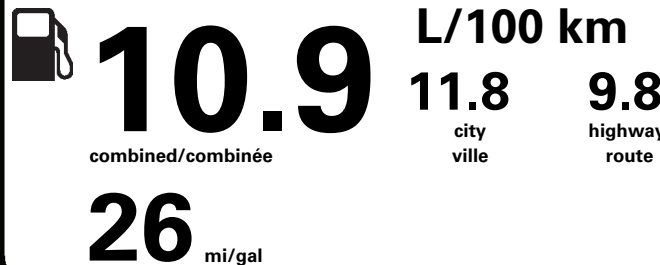

Fuel Consumption / Consommation de carburant

Annual fuel COST
for an annual distance of 20,000 km, and an average fuel price of $1.25 per litre

$ 2 725

Coût annuel en carburant

pour une distance annuelle de 20 000 km, et un prix moyen du carburant de 1,25 $ par litre

Standard pickup trucks range from /
Les camionnettes ordinaires font entre
8.9 - 16.3 L_e/100 km

L_e is gasoline litre equivalent
L_e signifie litre équivalent d'essence

Carbon Dioxide Rating / Indice de dioxyde de carbone

Smog Rating / Indice de Smog

Tailpipe emissions only / Émissions du tuyau d'échappement seulement

Estimates are based on Government of Canada approved criteria and testing methods. Vehicle's actual fuel consumption will vary.

Estimations établies selon des méthodes d'essai et des critères approuvés par le gouvernement du Canada. La consommation de carburant réelle du véhicule variera.

For more information visit

vehicles.nrcan.gc.ca

Pour plus d'information visitez

vehicules.nrcan.gc.ca

**U.S. GOVERNMENT SAFETY RATINGS
COTES DE SÉCURITÉ DU GOUVERNEMENT AMÉRICAIN**

Overall Vehicle Score / Cote globale du véhicule	★★★★★
Frontal Crash Collision frontale	★★★★★
Side Crash Collision latérale	★★★★★
Rollover / Capotage	★★★

Star ratings range from 1 to 5 stars (★★★★★), with 5 being the highest. Les cotes varient de 1 à 5 étoiles (★★★★★), 5 étant la cote la plus élevée.

Source: U.S. National Highway Traffic Safety Administration
For more information / Pour de plus amples renseignements
www.safercar.gov

1FTER4FH0MLD11402

FordPass Connect™

Download the FordPass™ app* and you can:

- **Access Vehicle Control Features**
- Remotely start, lock and unlock your vehicle.
- Locate your vehicle and check approximate fuel range.
- Receive vehicle health alerts.

Activate 4G LTE Wi-Fi Hotspot

- New vehicles include a 3-month or 3GB data (whichever comes first) Wi-Fi trial.
- Connect up to ten Wi-Fi-equipped devices.

The FordPass Connect™ modem is active and sending vehicle data (e.g., diagnostics) to Ford. See in-vehicle Settings for connectivity options.

Scan code not operational at this time

FOR PLANT USE ONLY

Insist on Ford Protect! The only extended service plan fully backed by Ford and honored at every Ford dealership in the US and Canada. See your Ford dealer for additional details, or visit www.ford.ca for more information.

Personalize your vehicle with Ford Custom Accessories. Genuine Ford Accessories are engineered for your vehicle and can be included under the Ford New Vehicle Limited Warranty. Certain conditions, limitations and exclusions apply. See your Dealer for details.