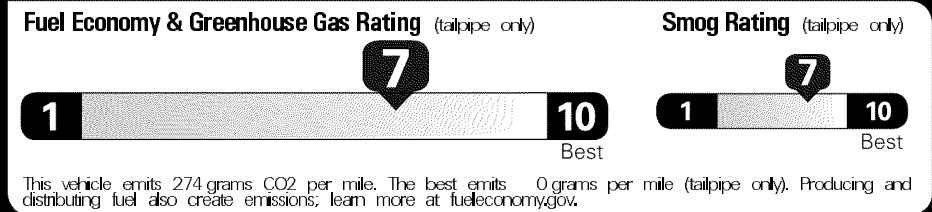

MANUFACTURER'S SUGGESTED RETAIL PRICE $29,000.00

OPTIONAL EQUIPMENT		
FE	50 State Emissions	
PR	Panoramic Glass Roof with Front Power Tilt/Slide Moonroof	1,045.00
UP	Audio Package: Entune 3.0 Audio Plus with JBL w/ Clari-Fi, Connected Navigation Scout GPS Link App and App Suite, 8" Touch Screen, SiriusXM Satellite Radio, Qi-Compatible Wireless Smartphone Charging	1,800.00
2T	All Weather Floor Liners/Cargo Tray	254.00
EF	Rear Bumper Applique	69.00

Original - Copy

Created on 2018-04-10 07:47:13 (UTC)

EPA DOT Fuel Economy and Environment

Gasoline Vehicle

Fuel Economy
32 MPG
Midsize Cars range from 14 to 136 MPG. The best vehicle rates 136 MPGe.
28 39
combined city/hwy city highway
3.1 gallons per 100 miles

You save $1,250
in fuel costs over 5 years compared to the average new vehicle.

Annual fuel Cost
$1,100

Actual results will vary for many reasons, including driving conditions and how you drive and maintain your vehicle. The average new vehicle gets 27 MPG and costs $6,750 to fuel over 5 years. Cost estimates are based on 15,000 miles per year at $2.40 per gallon. MPGe is miles per gasoline gallon equivalent. Vehicle emissions are a significant cause of climate change and smog.

fuelconomy.gov
Calculate personalized estimates and compare vehicles

DELIVERY, PROCESSING AND HANDLING FEE 895.00

TOTAL $33,063.00

The New Vehicle Limited Warranty provides 3-year/36,000 mile basic coverage, 5-year/60,000 mile powertrain coverage, plus 5-year/unlimited mile corrosion perforation coverage. See Warranty and Maintenance Guide for details. An extended service contract may be available for the vehicle. Ask dealer for details. Manufacturer's suggested retail price includes manufacturer's recommended pre-delivery service. Gasoline, license and title fees, applicable federal, state and local taxes and dealer and distributor installed options and accessories are not included in the manufacturer's suggested retail price.

ToyotaCare, which covers normal factory scheduled maintenance for two years or 25,000 miles, whichever occurs first, is included as part of the sales price of the vehicle for qualifying buyers. See participating dealer for eligibility and coverage details.

Delivered by Truck to: 33021
CORWIN TOYOTA
222 S 40TH STREET
FARGO ND58103