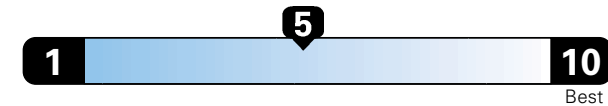

2020 MODEL YEAR

Jeep RENEGADE LATITUDE 4X4

For more information visit: www.jeep.com
or call 1-877-IAM-JEEP

FCA US LLC

THIS VEHICLE IS MANUFACTURED TO MEET SPECIFIC UNITED STATES REQUIREMENTS. THIS VEHICLE IS NOT MANUFACTURED FOR SALE OR REGISTRATION OUTSIDE OF THE UNITED STATES.

MANUFACTURER'S SUGGESTED RETAIL PRICE OF THIS MODEL INCLUDING DEALER PREPARATION

Base Price: $25,625

JEOP RENEGADE LATITUDE 4X4
Exterior Color: Colorado Red Clear-Coat Exterior Paint
Interior Color: Black Interior Color
Interior: Premium Cloth Bucket Seats
Engine: 2.4L I4 Zero Evap M-Air Engine
Transmission: 9-Speed 948TE Automatic Transmission

STANDARD EQUIPMENT (UNLESS REPLACED BY OPTIONAL EQUIPMENT)
FUNCTIONAL/SAFETY FEATURES

- Advanced Multistage Front Air Bags
- Supplemental Side-Curtain Front and Rear Air Bags
- Supplemental Front Seat Side Air Bags
- Driver Inflatable Knee-Bolster Air Bag
- Anti-Lock 4-Wheel-Disc Brakes
- ParkView® Rear Back-Up Camera
- Electric Park Brake
- Electronic Stability Control
- Electronic Roll Mitigation
- Selec-Terrain® System
- All-Speed Traction Control
- Push-Button Start
- Speed Control
- Electric Power Steering
- Capless Fuel-Fill
- Daytime Running Lamp System
- Hill Start Assist
- Tire Pressure Monitoring Display
- Rear Window Wiper/Washer

INTERIOR FEATURES