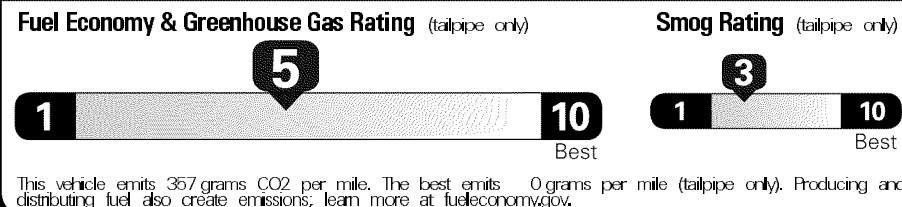

MANUFACTURER'S SUGGESTED RETAIL PRICE $26,900.00

OPTIONAL EQUIPMENT

FE	50 State Emissions	
VL	"Plus" Extra Value Package	1,740.00
	Smart Key System, Blind Spot Monitor and Rear Cross Traffic Alert, Roof Rails, and Entune Audio Plus with Connected Navigation - Includes the Entune Multimedia Bundle (6.1 in. High Resolution Touch-Screen Display, AM/FM CD player, MP3/WMA Playback Capability, 6 Speakers, Auxiliary Audio Jack, USB 2.0 Port with iPod Connectivity and Control, Advanced Voice Recognition, Hands-Free Phone Capability, Phone Book Access and Music Streaming Via Bluetooth Wireless Technology), Scout GPS Link, Siri Eyes Free, SiriusXM Satellite Radio with 3-Month Complimentary Sirius XM All Access Trial, HD Radio, and HD Radio Traffic and Weather In Major Metro Areas. Extra Value Package MSRP Discount Shown Below.	
3T.	Roof Rack Cross Bars	315.00
BM.	Body Side Molding	209.00
CF.	Carpet Floor Mats / Cargo Mat	224.00

Full Tank of Gas

Created on 2018-01-24 07:13:23 (UTC)

EPA DOT Fuel Economy and Environment

Gasoline Vehicle

Fuel Economy
25 **MPG**
combined city/hwy
4.0 gallons per 100 miles
city **22** highway **28**
Small SUVs range from 18 to 37 MPG. The best vehicle rates 136 MPGe.

You spend $500
more in fuel costs
over 5 years
compared to the
average new vehicle.

Annual fuel cost $1,450

Actual results will vary for many reasons, including driving conditions and how you drive and maintain your vehicle. The average new vehicle gets 27 MPG and costs $6,750 to fuel over 5 years. Cost estimates are based on 15,000 miles per year at $2.40 per gallon. MPGe is miles per gasoline gallon equivalent. Vehicle emissions are a significant cause of climate change and smog.

fuelconomy.gov
Calculate personalized estimates and compare vehicles

DELIVERY, PROCESSING AND HANDLING FEE	995.00
SUB-TOTAL BEFORE DISCOUNT	$30,383.00
EXTRA VALUE PACKAGE MSRP DISCOUNT	-$940.00

TOTAL $29,443.00

The New Vehicle Limited Warranty provides 3-year/36,000 mile basic coverage, 5-year/60,000 mile powertrain coverage, plus 5-year/unlimited mile corrosion perforation coverage. See Warranty and Maintenance Guide for details. An extended service contract may be available for the vehicle. Ask dealer for details. Manufacturer's suggested retail price includes manufacturer's recommended pre-delivery service. Gasoline, license and title fees, applicable federal, state and local taxes and dealer and distributor installed options and accessories are not included in the manufacturer's suggested retail price.

ToyotaCare, which covers normal factory scheduled maintenance for two years or 25,000 miles, whichever occurs first, is included as part of the sales price of the vehicle for qualifying buyers. See participating dealer for eligibility and coverage details.

Delivered by Truck to: 02042
AUTONATION TOYOTA TEMPE
7970 SOUTH AUTOPLEX LOOP
TEMPE AZ85284