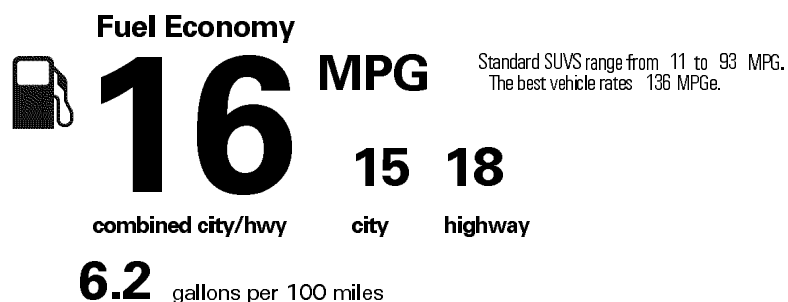

MANUFACTURER'S SUGGESTED RETAIL PRICE

- ** Blind Spot Monitor with Rear Cross-Traffic Alert power retracting/auto-dimming outer mirrors 800.00
- ** Headlamp washers 100.00
- ** Premium Package: 4,445.00
 Mahogany wood trim, rain-sensing wipers, windshield de-icer, LED foglamps, 18" Split-six spoke alloy wheels, Intuitive Parking Assist, Heated/Ventilate Front Seats, Heated outboard 2nd row seats, 3-zone automatic climate control, Navigation Package
- ** Cargo-area tonneau cover 150.00
- ** Mahogany wood & leather-trimmed steering wheel and shift knob 310.00
- ** Tow Hitch with Ball Mount 654.00
- ** Exhaust Tip 129.00
- ** Lexus Universal Tablet Holder 109.00
- ** Glass Breakage Sensor (GBS) 329.00
- ** Cargo Net/Cargo Mat/Wheel Locks & Key Gloves 260.00

\$52,155.00

Not Original - Copy

Created on 2018-02-23 06:41:34 (UTC)

EPA DOT Fuel Economy and Environment

Gasoline Vehicle

You spend \$6,250 more in fuel costs over 5 years compared to the average new vehicle.