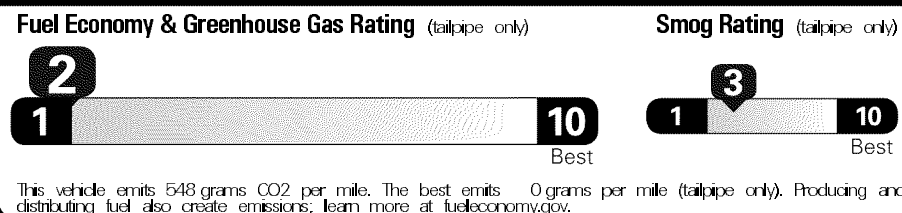

Actual results will vary for many reasons, including driving conditions and how you drive and maintain your vehicle. The average new vehicle gets 27 MPG and costs $6,750 to fuel over 5 years. Cost estimates are based on 15,000 miles per year at $2.80 per gallon. MPGe is miles per gasoline gallon equivalent. Vehicle emissions are a significant cause of climate change and smog.

fueleconomy.gov
Calculate personalized estimates and compare vehicles

GOVERNMENT 5-STAR SAFETY RATINGS

This vehicle has not been rated by the government for overall vehicle score, frontal crash, side crash or rollover risk.

Star ratings range from 1 to 5 stars (★★★★★) with 5 being the highest.
Source: National Highway Traffic Safety Administration (NHTSA)
www.safercar.gov or 1-888-327-4236

SUB-TOTAL $59,441.00
DELIVERY, PROCESSING AND HANDLING FEE 995.00
TOTAL $60,436.00

APPLICABLE FEDERAL TAXES NOT INCLUDED

Manufacturer's suggested retail price includes manufacturer's recommended pre-delivery service.
License and title fees, state, local and applicable federal taxes, and dealer installed options and accessories are not included in the manufacturer's suggested retail price.
LEXUS NEW VEHICLE LIMITED WARRANTY Limited warranty coverage highlights include ^ 4YR / 50000 mile basic coverage ^ 6YR / 70000 mile powertrain coverage ^ 6YR / Unlimited mile corrosion perforation warranty See your Warranty and Services Guide for details.
LEXUS IS PLEASED TO OFFER THE FOLLOWING OWNER SUPPORT PACKAGE WITH EACH NEW LEXUS ^ 24 hour, 365 day/yr. roadside assistance plan ^ Complimentary 1st and 2nd scheduled maintenance services ^ Lodging for emergency breakdown 100 miles from home
An extended service contract may be available for this vehicle. Ask dealer for details

053B46 272 DL31 -6103 L621