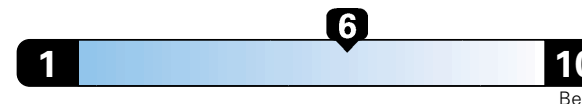

This vehicle emits 330 grams CO2 per mile. The best emits 0 grams per mile (tailpipe only). Producing and distributing fuel also creates emissions; learn more at fuelconomy.gov.

Actual results will vary for many reasons, including driving conditions and how you drive and maintain your vehicle. The average new vehicle gets 27 MPG and cost $7,000 to fuel over 5 years. Cost estimates are based on 15,000 miles per year at $3.00 per gallon. MPGe is miles per gasoline gallon equivalent. Vehicle emissions are a significant cause of climate change and smog.

fuelconomy.gov

Calculate personalized estimates and compare vehicles

Smartphone
QR Code™

GOVERNMENT 5-STAR SAFETY RATINGS

This vehicle has not been rated by the government for overall vehicle score, frontal crash, side crash or rollover risk.

Source: National Highway Traffic Safety Administration (NHTSA)
www.safercar.gov or 1-888-327-4236

Bumper Performance

This vehicle is equipped with bumper systems that can withstand a frontal barrier impact speed of 2.5 miles per hour and a rear barrier impact speed of 2.5 miles per hour with no more damage than allowed by the Federal bumper standard. The Federal bumper standard allows damage to the bumpers and attaching hardware and specifies barrier tests to be conducted at 2.5 miles per hour.

PARTS CONTENT INFORMATION

FOR VEHICLES IN THIS CARLINE:
U.S./CANADIAN PARTS CONTENT: 0%
MAJOR SOURCES OF FOREIGN PARTS CONTENT:

ITALY : 69%

NOTE: PARTS CONTENT DOES NOT INCLUDE FINAL ASSEMBLY, DISTRIBUTION, OR OTHER NON-PARTS COSTS.

FOR THIS VEHICLE:

FINAL ASSEMBLY POINT:

CASSINO, ITALY

COUNTRY OF ORIGIN:

ENGINE: ITALY

TRANSMISSION: GERMANY

Assembly Point/Port of Entry: SAN DIEGO, CALIF., U.S.A.

S.L.

SHIP TO:

SOLD TO:

VIN: ZAR-FAMBNXX7-620782

L4-VON: 1721

1101