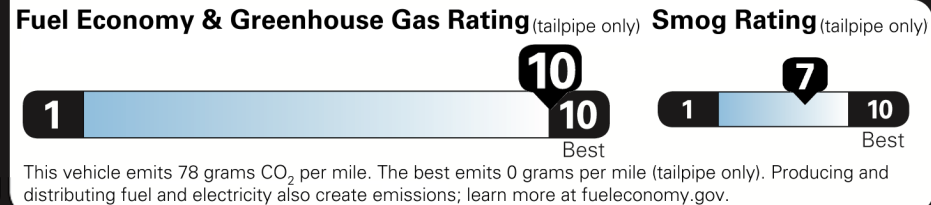

You save $4,500
in fuel costs over 5 years compared to the average new vehicle.

Annual fuel cost $600