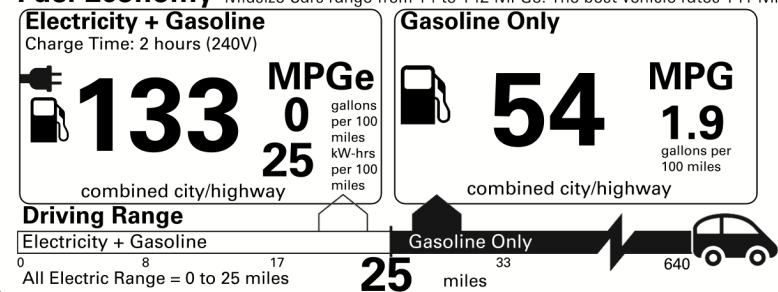

MANUFACTURER'S SUGGESTED RETAIL PRICE $30,000.00

OPTIONAL EQUIPMENT

FE	50 State Emissions	
CF.	Carpet Floor Mats/Cargo Mat	259.00
EF.	Rear Bumper Applique	79.00

Not Original - Copy

Created on 2021-01-07 05:53:37 (UTC)

EPA DOT Fuel Economy and Environment

Plug-In Hybrid Vehicle Electricity-Gasoline

Fuel Economy Midsize Cars range from 14 to 142 MPGe. The best vehicle rates 141 MPGe.