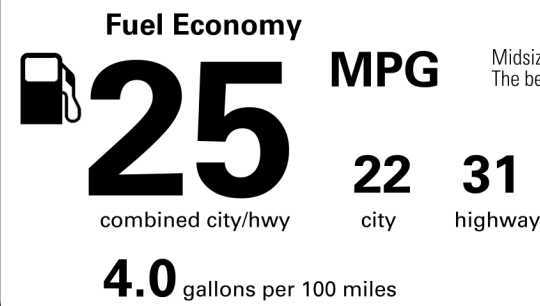

\$44,635.00

Not Original Copy

EPA DOT Fuel Economy and Environment

Gasoline Vehicle

Midsized Cars range from 14 to 141 MPG. The best vehicle rates 136 MPGe.

You spend \$500 more in fuel costs over 5 years compared to the average new vehicle.