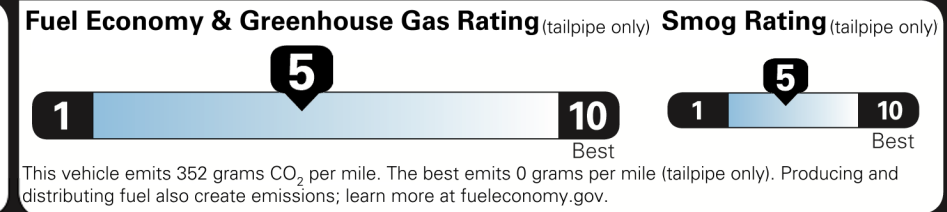

Actual results will vary for many reasons, including driving conditions and how you drive and maintain your vehicle. The average new vehicle gets 27 MPG and costs $7,500 to fuel over 5 years. Cost estimates are based on 15,000 miles per year at $2.70 per gallon. MPGe is miles per gasoline gallon equivalent. Vehicle emissions are a significant cause of climate change and smog.

fueleconomy.gov
Calculate personalized estimates and compare vehicles

SUB-TOTAL	$51,460.00
DELIVERY, PROCESSING AND HANDLING FEE	1,025.00
TOTAL	$52,485.00

GOVERNMENT 5-STAR SAFETY RATINGS

Overall Vehicle Score	★★★★★
Based on the combined ratings of frontal, side and rollover. Should ONLY be compared to other vehicles of similar size and weight.	
Frontal Crash	★★★★★
Based on the risk of injury in a frontal impact. Should ONLY be compared to other vehicles of similar size and weight.	
Driver Passenger	★★★★★
Side Crash	★★★★★
Based on the risk of injury in a side impact.	
Rollover	★★★★
Based on the risk of rollover in a single-vehicle crash.	

APPLICABLE FEDERAL TAXES NOT INCLUDED

Manufacturer's suggested retail price includes manufacturer's recommended pre-delivery service.
License and title fees, state, local and applicable federal taxes, and dealer installed options and accessories are not included in the manufacturer's suggested retail price.
LEXUS NEW VEHICLE LIMITED WARRANTY
* 4YR / 50000 mile basic coverage
* 6YR / 70000 mile powertrain coverage
* 6YR / Unlimited mile corrosion perforation warranty
See your Warranty and Services Guide for details.
LEXUS IS PLEASED TO OFFER THE FOLLOWING OWNER SUPPORT PACKAGE WITH EACH NEW LEXUS
* 24 hour, 365 day/yr. roadside assistance plan
* Complimentary 1st and 2nd scheduled maintenance services
* Lodging for emergency breakdown 100 miles from home
An extended service contact may be available for this vehicle. Ask dealer for details

Star ratings range from 1 to 5 stars (★★★★★) with 5 being the highest.
Source: National Highway Traffic Safety Administration (NHTSA)
www.safercar.gov or 1-888-327-4236

LML5E1N1S0F0W0
200722 719 L961