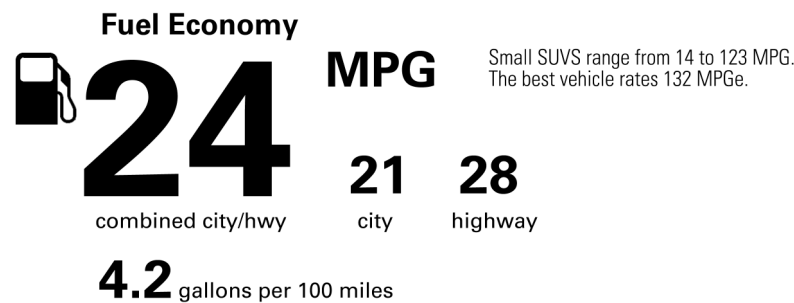

Not Original - Copy

Created on 2023-02-22 07:24:30 (UTC)

EPA DOT Fuel Economy and Environment

Gasoline Vehicle

You spend \$3,500 more in fuel costs over 5 years compared to the average new vehicle.

Annual fuel cost \$2,300