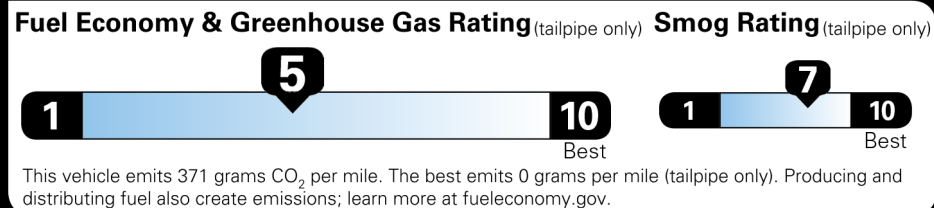

Not Original - Copy

Created on 2023-02-22 07:24:30 (UTC)

EPA DOT Fuel Economy and Environment

Gasoline Vehicle

You spend \$3,500 more in fuel costs over 5 years compared to the average new vehicle.

Annual fuel cost \$2,300