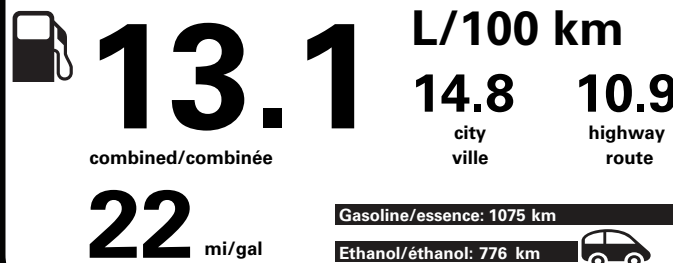

Fuel Consumption / Consommation de carburant

Annual fuel **COST**
for an annual distance of 20,000 km, and an average fuel price of $1.25 per litre

$ 3 275

Coût annuel en carburant

pour une distance annuelle de 20 000 km, et un prix moyen du carburant de 1,25 $ par litre

Standard pickup trucks range from / Les camionnettes ordinaires font entre **8.9 - 16.3 L_e/100 km**

L_e is gasoline litre equivalent
L_e signifie litre équivalent d'essence

Carbon Dioxide Rating / Indice de dioxyde de carbone

Tailpipe emissions only / Émissions du tuyau d'échappement seulement

Smog Rating / Indice de Smog

Estimates are based on Government of Canada approved criteria and testing methods. Vehicle's actual fuel consumption will vary.

Estimations établies selon des méthodes d'essai et des critères approuvés par le gouvernement du Canada. La consommation de carburant réelle du véhicule variera.

For more information visit

vehicles.nrcan.gc.ca

Pour plus d'information visitez

vehicules.nrcan.gc.ca

U.S. GOVERNMENT SAFETY RATINGS
COTES DE SÉCURITÉ DU GOUVERNEMENT AMÉRICAIN

Overall Vehicle Score / Cote globale du véhicule	★★★★★
Frontal Crash Collision frontale	★★★★★
Side Crash Collision latérale	★★★★★
Rollover / Capotage	★★★★

Star ratings range from 1 to 5 stars (*****), with 5 being the highest. Les cotes varient de 1 à 5 étoiles (*****), 5 étant la cote la plus élevée.

Source: U.S. National Highway Traffic Safety Administration
For more information / Pour de plus amples renseignements
www.safercar.gov

1FTFW1E55MFC55619

FordPass Connect™

Download the FordPass™ app* and you can:

- Access Vehicle Control Features
- Remotely start, lock and unlock your vehicle.
- Locate your vehicle and check approximate fuel range.
- Receive vehicle health alerts.

Activate 4G LTE Wi-Fi Hotspot

- New vehicles include a 3-month or 3GB data (whichever comes first) Wi-Fi trial.
- Connect up to ten Wi-Fi-equipped devices.

The FordPass Connect™ modem is active and sending vehicle data (e.g., diagnostics) to Ford. See in-vehicle Settings for connectivity options.

Scan code not operational at this time

FOR PLANT USE ONLY

Insist on Ford Protect! The only extended service plan fully backed by Ford and honored at every Ford dealership in the US and Canada. See your Ford dealer for additional details, or visit www.ford.ca for more information.

Personalize your vehicle with Ford Custom Accessories. Genuine Ford Accessories are engineered for your vehicle and can be included under the Ford New Vehicle Limited Warranty. Certain conditions, limitations and exclusions apply. See your Dealer for details.