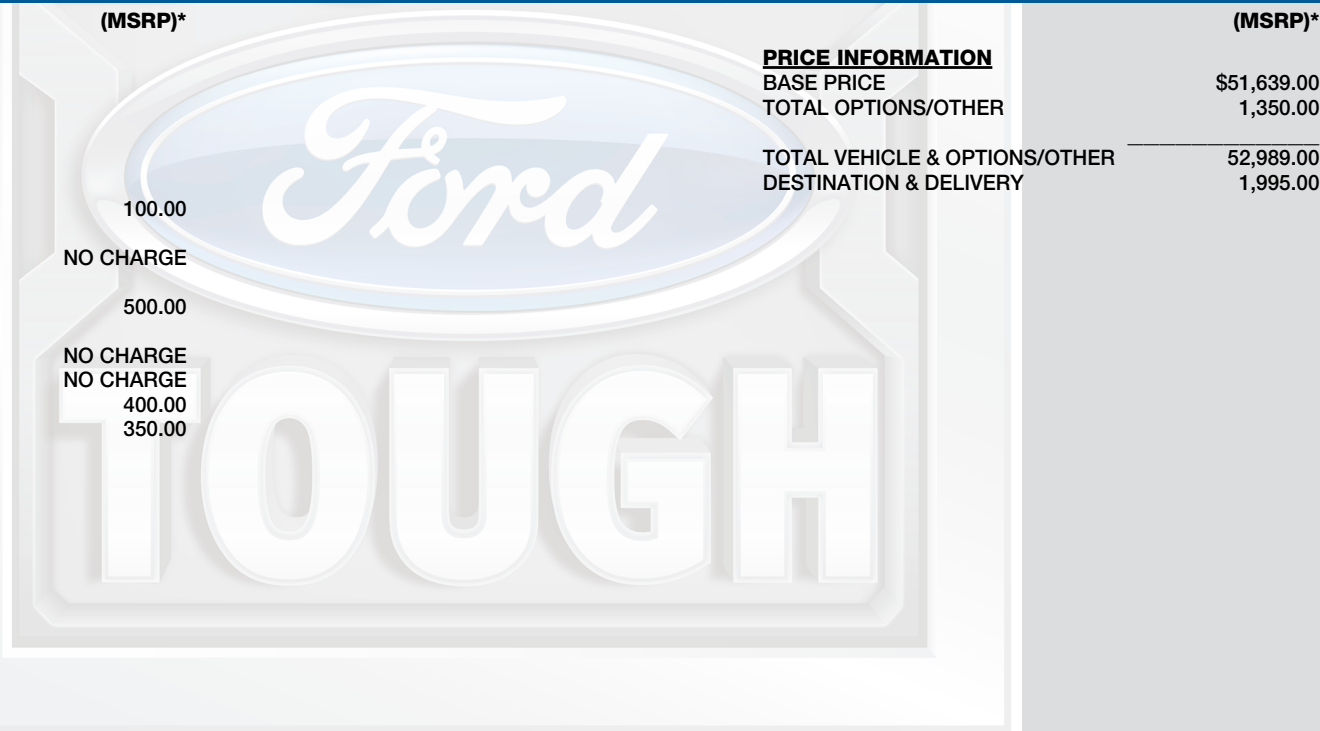

FUNCTIONAL

- 4X4 SYSTEM, ESOF
- AUTO HOLD
- BLIS W/CROSS TRAFFIC
- DYNAMIC HITCH ASSIST
- FORDPASS CONNECT™
- LANE-KEEPING SYSTEM
- POST-COLLISION BRAKING
- PRE-COLLISION ASSIST W/AEB
- REAR VIEW CAMERA
- REMOTE KEYLESS ENTRY
- REVERSE BRAKE ASSIST
- SELECTSHIFT™ AUTO. TRANS
- SHOCKS, HEAVY DUTY
- SYNC@4

SAFETY/SECURITY

- AIR BAGS, SIDE
- AIRBAGS, DRIVER & PASS
- PERIMETER ALARM
- ROLL STABILITY CONTROL
- SAFETY BELTS, ADJUSTABLE
- SOS POST CRASH ALERT SYST
- STOP LAMP, HIGH MOUNT CTR
- TIRE PRESSURE MONITOR SYS

WARRANTY

- 3 YR/60,000 KM BASIC
- 5YEAR/100,000 KM POWERTRAIN
- ROADSIDE ASSISTANCE 24 HRS

INCLUDED ON THIS VEHICLE

EQUIPMENT GROUP 300A

•XLT SERIES

OPTIONAL EQUIPMENT/OTHER

- 2021 MODEL YEAR
- FEDERAL EXCISE TAX 100.00
- .17" SILVER PAINTED ALUMINUM NO CHARGE
- 5.0L V8 ENGINE NO CHARGE
- .265/70R17 OWL ALL-TERRAIN 500.00
- 7150# GVWR PACKAGE NO CHARGE
- BLACK VINYL FLOOR COVERING NO CHARGE
- 50 STATE EMISSIONS NO CHARGE
- CLASS IV TRAILER HITCH 400.00
- REMOTE START SYSTEM 350.00
- 136 LITRE/ 36 GALLON FUEL TANK
- FLEX FUEL VEHICLE

(MSRP)*

100.00
NO CHARGE
500.00
NO CHARGE
NO CHARGE
400.00
350.00

PRICE INFORMATION

BASE PRICE	$51,639.00
TOTAL OPTIONS/OTHER	1,350.00
TOTAL VEHICLE & OPTIONS/OTHER	52,989.00
DESTINATION & DELIVERY	1,995.00

(MSRP)*