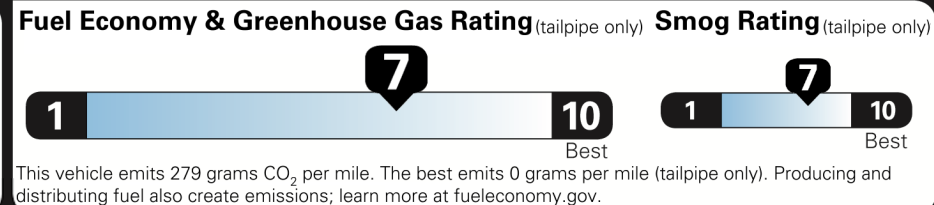

Source: National Highway Traffic Safety Administration (NHTSA)

www.safercar.gov or 1-888-327-4236

EPA DOT Fuel Economy and Environment

Gasoline Vehicle

Fuel Economy
32 MPG Midsize Cars range from 14 to 141 MPG. The best vehicle rates 136 MPGe.
 28 39
 combined city/hwy city highway
3.1 gallons per 100 miles

You save \$1,250
in fuel costs over 5 years
 compared to the average new vehicle.

Annual fuel COST
\$1,250

Actual results will vary for many reasons, including driving conditions and how you drive and maintain your vehicle. The average new vehicle gets 27 MPG and costs \$7,500 to fuel over 5 years. Cost estimates are based on 15,000 miles per year at \$2.70 per gallon. MPGe is miles per gasoline gallon equivalent. Vehicle emissions are a significant cause of climate change and smog.