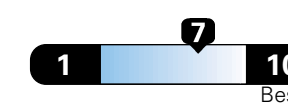

This vehicle emits 371 grams CO2 per mile. The best emits 0 grams per mile (tailpipe only). Producing and distributing fuel also creates emissions; learn more at fuel economy.gov.

Actual results will vary for many reasons, including driving conditions and how you drive and maintain your vehicle. The average new vehicle gets 27 MPG and cost $6,750 to fuel over 5 years. Cost estimates are based on 15,000 miles per year at $2.40 per gallon. MPGe is miles per gasoline gallon equivalent. Vehicle emissions are a significant cause of climate change and smog.

fuel economy.gov

Calculate personalized estimates and compare vehicles

Smartphone
QR Code™