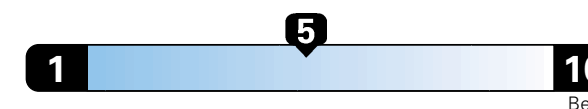

This vehicle emits 371 grams CO2 per mile. The best emits 0 grams per mile (tailpipe only). Producing and distributing fuel also creates emissions; learn more at fuel economy.gov.

Actual results will vary for many reasons, including driving conditions and how you drive and maintain your vehicle. The average new vehicle gets 27 MPG and cost $6,750 to fuel over 5 years. Cost estimates are based on 15,000 miles per year at $2.40 per gallon. MPGe is miles per gasoline gallon equivalent. Vehicle emissions are a significant cause of climate change and smog.

fuel economy.gov

Calculate personalized estimates and compare vehicles

Smartphone
QR Code™

GOVERNMENT 5-STAR SAFETY RATINGS

This vehicle has not been rated by the government for frontal crash, side crash or rollover risk.

Source: National Highway Traffic Safety Administration (NHTSA)
www.safercar.gov or 1-888-327-4236

PARTS CONTENT INFORMATION

FOR VEHICLES IN THIS CARLINE:
U.S./CANADIAN PARTS CONTENT: 22%
MAJOR SOURCES OF FOREIGN PARTS CONTENT:

ITALY : 62%

NOTE: PARTS CONTENT DOES NOT INCLUDE FINAL ASSEMBLY, DISTRIBUTION, OR OTHER NON-PARTS COSTS.

FOR THIS VEHICLE:

FINAL ASSEMBLY POINT:

MELFI, ITALY

COUNTRY OF ORIGIN:

ENGINE: UNITED STATES

TRANSMISSION: UNITED STATES

VEHICLE PROTECTION
A PRODUCT OF FCA US LLC

Ask for Mopar Vehicle Protection for your vehicle. We Built It. We Back It.