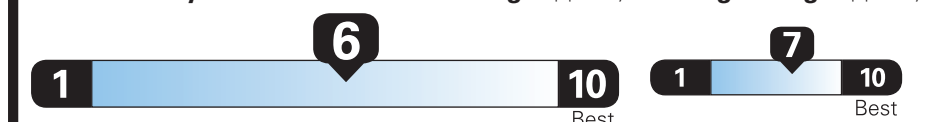

Fuel Economy & Greenhouse Gas Rating (tailpipe only) **Smog Rating** (tailpipe only)

This vehicle emits 293 grams CO₂ per mile. The best emits 0 grams per mile (tailpipe only). Producing and distributing fuel also create emissions; learn more at fueleconomy.gov.

Actual results will vary for many reasons, including driving conditions and how you drive and maintain your vehicle. The average new vehicle gets 27 MPG and costs $6,500 to fuel over 5 years. Cost estimates are based on 15,000 miles per year at $2.35 per gallon. MPGe is miles per gasoline gallon equivalent. Vehicle emissions are a significant cause of climate change and smog.

fueleconomy.gov

Calculate personalized estimates and compare vehicles

Smartphone QR Code™

GOVERNMENT 5-STAR SAFETY RATINGS

Overall Vehicle Score ★★★★★

Based on the combined ratings of frontal, side and rollover. Should ONLY be compared to other vehicles of similar size and weight.

Frontal Crash	Driver	★★★★★
	Passenger	★★★★★

Based on the risk of injury in a frontal impact. Should ONLY be compared to other vehicles of similar size and weight.

Side Crash	Front seat	★★★★★
	Rear seat	★★★★★

Based on the risk of injury in a side impact.

Rollover ★★★★★

Based on the risk of rollover in a single-vehicle crash.

Star ratings range from 1 to 5 stars (★★★★★), with 5 being the highest.

Source: National Highway Traffic Safety Administration (NHTSA).

www.safercar.gov or 1-888-327-4236

1FMCU0H69NUA72692

WARNING: Operating, servicing and maintaining a passenger vehicle, pickup truck, van, or off-road vehicle can expose you to chemicals including engine exhaust, carbon monoxide, phthalates, and lead, which are known to the State of California to cause cancer and birth defects or other reproductive harm. To minimize exposure, avoid breathing exhaust, do not idle the engine except as necessary, service your vehicle in a well-ventilated area and wear gloves or wash your hands frequently when servicing your vehicle. For more information go to www.P65Warnings.ca.gov/passenger-vehicle.

SCAN OR TEXT 1FNUA72692 TO 48028

Msg & Data rates may apply. Text HELP for help

www.ford.com/help/privacy-terms/

RAMP ONE	CA5A	CONVOY	TOTAL MSRP $30,750.00
RAMP TWO			
	ITEM #:	71-0178 O/T LA	Whether you decide to lease or finance your vehicle, you'll find the choices that are right for you. See your dealer for details or visit www.ford.com/finance. FORD CREDIT

This label is affixed pursuant to the Federal Automobile Information Disclosure Act. Gasoline, License, and Title Fees, State and Local taxes are not included. Dealer installed options or accessories are not included unless listed above.

SPECIAL ORDER
NC091 N HZ 2XX 215 008542 03 09 22