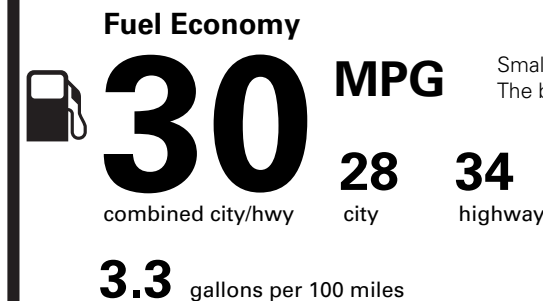

NO CHARGE

PRICE INFORMATION

BASE PRICE	\$29,505.00
TOTAL OPTIONS/OTHER	
TOTAL VEHICLE & OPTIONS/OTHER	29,505.00
DESTINATION & DELIVERY	1,245.00

EPA DOT Fuel Economy and Environment

Gasoline Vehicle

Small SUVs range from 14 to 129 MPG. The best vehicle rates 142 MPGe.

You save \$500
in fuel costs over 5 years compared to the average new vehicle.

Annual fuel cost \$1,200

Fuel Economy & Greenhouse Gas Rating (tailpipe only) **Smog Rating** (tailpipe only)

This vehicle emits 293 grams CO₂ per mile. The best emits 0 grams per mile (tailpipe only). Producing and distributing fuel also create emissions; learn more at fueleconomy.gov.