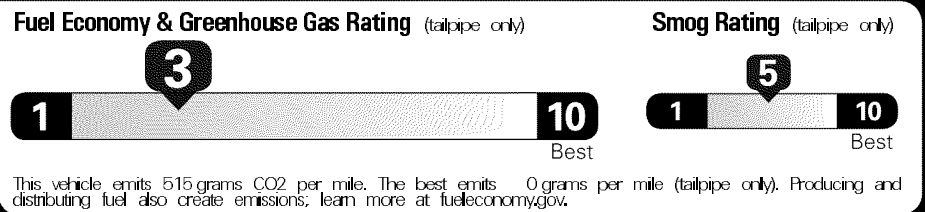

1. **EXTERIOR**
2. Power Sliding Rear Window
   - Skid Plates - On Engine/Front Suspension & Fuel Tank
   - 17" Alloy Wheels
   - Full Size Spare Tire

1. **INTERIOR**
2. Premium Audio - 8" Touch Screen, Dynamic Navigation, 8 Speakers, HandsFree Bluetooth Phone/Music, USB Media Port, 2 USB Charge-Ports, SiriusXM w/3-Month All Access Trial, Android Auto & Apple CarPlay Compatible
   - Smart Key System with Push Button Start
   - SofTex®-Trimmed Power & Heated Front Seats w/"TRD" Lettering On Headrest
   - TRD Shift Knob
   - TRD Off-Road Floor Mats
   - Connected Services - Safety Connect with 1-year trial, Destination Assist with 1-year trial, Wi-Fi Connect w/2GB within 3-month trial

Full Tank of Gas

MANUFACTURER'S SUGGESTED RETAIL PRICE $42,470.00

OPTIONAL EQUIPMENT		
FE	50 State Emissions	
MR	Power Tilt/Slide Moonroof w/Sunshade	630.00
QD	Keep It Wild Savings	-750.00
2T	All Weather Floor Liners/Cargo Tray	269.00
3T	Roof Rack Cross Bars	185.00
DK	Preferred Owner's Portfolio	

Original - Copy

Created on 2020-05-02 04:44:26 (UTC)

EPA DOT Fuel Economy and Environment

Gasoline Vehicle

Fuel Economy

17 MPG Standard SUVs range from 13 to 101 MPG. The best vehicle rates 136 MPGe.

16 city **19** highway

5.9 gallons per 100 miles

You spend $4,500

more in fuel costs over 5 years compared to the average new vehicle.

Annual fuel cost $2,400

Actual results will vary for many reasons, including driving conditions and how you drive and maintain your vehicle. The average new vehicle gets 27 MPG and costs $7,500 to fuel over 5 years. Cost estimates are based on 15,000 miles per year at $2.70 per gallon. MPGe is miles per gasoline gallon equivalent. Vehicle emissions are a significant cause of climate change and smog.

fueleconomy.gov
Calculate personalized estimates and compare vehicles

DELIVERY, PROCESSING AND HANDLING FEE 1,120.00

TOTAL $43,924.00

The New Vehicle Limited Warranty provides 3-year/36,000 mile basic coverage, 5-year/60,000 mile powertrain coverage, plus 5-year/unlimited mile corrosion perforation coverage. See Warranty and Maintenance Guide for details. An extended service contract may be available for the vehicle. Ask dealer for details. Manufacturer's suggested retail price includes manufacturer's recommended pre-delivery service. Gasoline, license and title fees, applicable federal, state and local taxes and dealer and distributor installed options and accessories are not included in the manufacturer's suggested retail price.

ToyotaCare, which covers normal factory scheduled maintenance for two years or 25,000 miles, whichever occurs first, is included as part of the sales price of the vehicle for qualifying buyers. See participating dealer for eligibility and coverage details.

Delivered by Truck to: 22038
LUTHER BROOKDALE TOYOTA
6700 BROOKLYN BOULEVARD
BROOKLYN CENTER MN55429