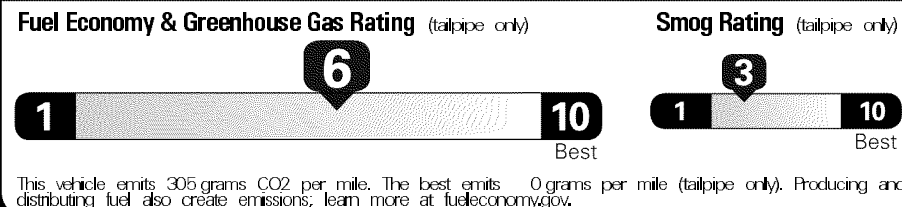

INTERIOR

- Entune 3.0 Audio Plus w/App Suite, 8" Touch Screen w/ 6 Speakers, Hands Free Bluetooth Phone/Music, USB Media/Charge-Port, Backup Camera
- SiriusXM w/3-Month All Access Trial
- Apple CarPlay Compatible, Siri Eyes Free
- Leather-Trim Heated Front Seats; 8-Way Adj Driver Seat w/ Power Lumbar Support
- Smart Key Sytm w/ Push Button Start
- Rmte Keyless Entry w/Lock,Unlock,Panic Fxn
- Pwr Locks, Pwr Windows w/One-Touch Auto
- Lthr Trim Tilt/Teles Str Whl w/Aud, MID, BT, Voice Command, DRCC, LDA, Trip Cntrl

MANUFACTURER'S SUGGESTED RETAIL PRICE $26,050.00

OPTIONAL EQUIPMENT

FE	50 State Emissions	
EE	Entune 3.0 Premium Audio w/App Suite - Dynamic Navigation w/up to 3 year trial Dynamic POI Search, Dynamic Voice Recognition, HD Radio. Entune 3.0 Toyota Connected Services - Safety Connect w/3yr trial, Wi-Fi Connect Powered by Verizon w/up to 2GB within 6 month trial. Destination Assist Connect w/ 6 month trial.	1,040.00
LA	Leather Seat Pkg	
LT	Limited Package	
PC	Special Color	395.00
TX	Two-Tone Paint	500.00

Original - Copy

Created on 2019-03-05 07:10:00 (UTC)

Full Tank of Gas

EPA DOT Fuel Economy and Environment

Gasoline Vehicle

Fuel Economy
29 MPG
combined city/hwy
3.4 gallons per 100 miles
city 27 highway 31
Compacts range from 14 to 119 MPG. The best vehicle rates 136 MPGe.

You save $500
in fuel costs over 5 years compared to the average new vehicle.

Annual fuel Cost $1,300

Actual results will vary for many reasons, including driving conditions and how you drive and maintain your vehicle. The average new vehicle gets 27 MPG and costs $7,000 to fuel over 5 years. Cost estimates are based on 15,000 miles per year at $2.55 per gallon. MPGe is miles per gasoline gallon equivalent. Vehicle emissions are a significant cause of climate change and smog.

fueleconomy.gov
Calculate personalized estimates and compare vehicles

DELIVERY, PROCESSING AND HANDLING FEE 0.00

TOTAL $27,985.00

The New Vehicle Limited Warranty provides 3-year/36,000 mile basic coverage, 5-year/60,000 mile powertrain coverage, plus 5-year/unlimited mile corrosion perforation coverage. See Warranty and Maintenance Guide for details. An extended service contract may be available for the vehicle. Ask dealer for details. Manufacturer's suggested retail price includes manufacturer's recommended pre-delivery service. Gasoline, license and title fees, applicable federal, state and local taxes and dealer and distributor installed options and accessories are not included in the manufacturer's suggested retail price.

ToyotaCare, which covers normal factory scheduled maintenance for two years or 25,000 miles, whichever occurs first, is included as part of the sales price of the vehicle for qualifying buyers. See participating dealer for eligibility and coverage details.

Dealer Name / Address: 42103 GULF STATES TOYOTA INC 1375 ENCLAVE PARKWAY HOUSTON TX77077
Delivered by Truck to: 42000 GULF STATES TOYOTA, INC. 20412 E. HARDY STREET HOUSTON TX77073