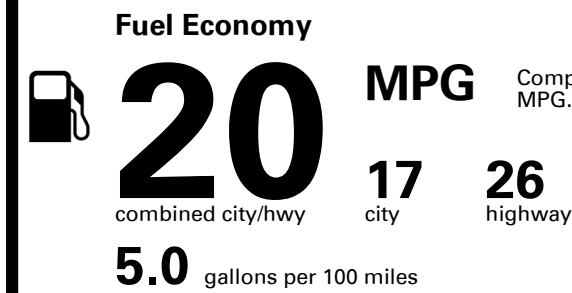

## EPA DOT Fuel Economy and Environment

Gasoline Vehicle

Compact Cars range from 14 to 113 MPG. The best vehicle rates 136 MPGe.

**You spend \$4,750**  
**more in fuel costs over 5 years**  
 compared to the average new vehicle.

**Annual fuel cost \$2,450**

**Fuel Economy & Greenhouse Gas Rating** (tailpipe only)

**Smog Rating** (tailpipe only)

This vehicle emits 447 grams CO<sub>2</sub> per mile. The best emits 0 grams per mile (tailpipe only). Producing and distributing fuel also create emissions; learn more at fueleconomy.gov.